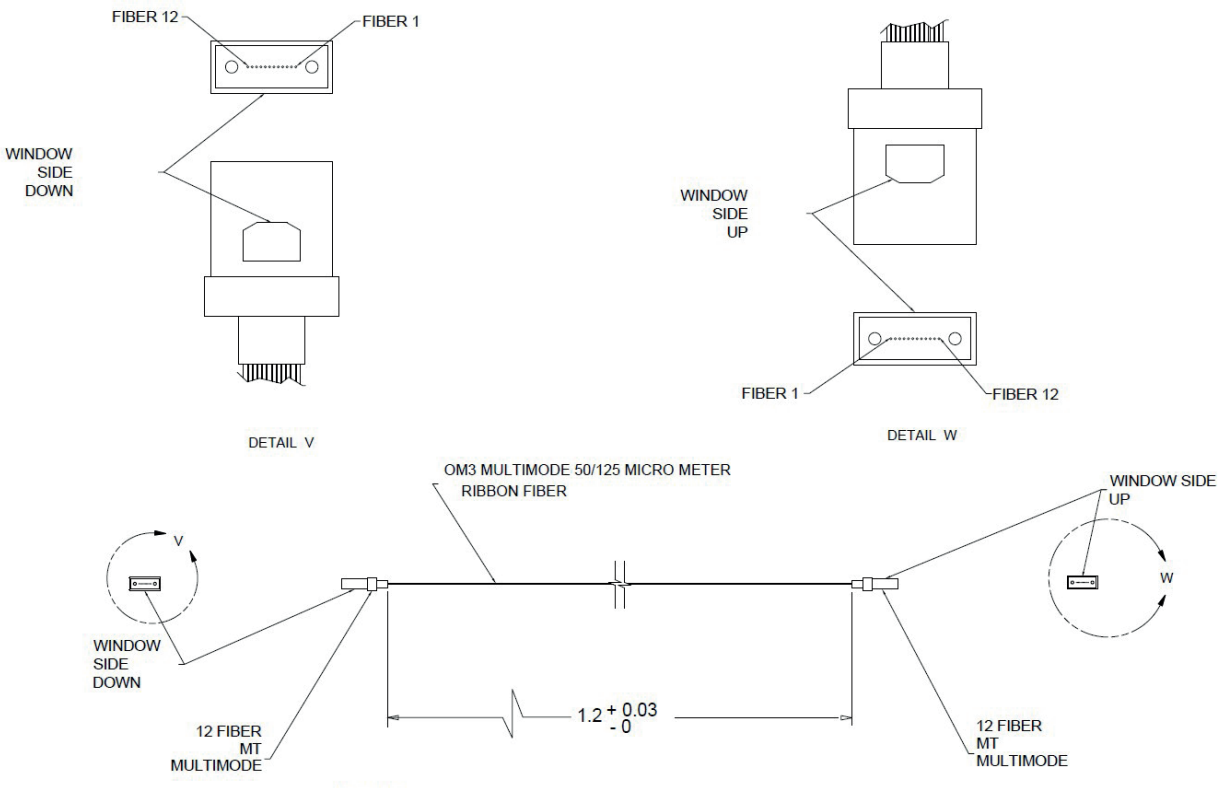

**P/N: 500-00002**

**Type:** Multimode ribbon fiber OM3 50/125  $\mu\text{m}$

**Number of fibers:** 12

**Connector:** MT (1 $\times$ 12) to MT (1 $\times$ 12)

**Orientation:** Window-up / Window-down

**Guide pins:** no

**Length:** 120 cm (47.2 in.)

**Jacket color:** n/a

Note: unless otherwise specified, dimensions are in meters (m).

970-0119 REV05  
Revision date: July 2016