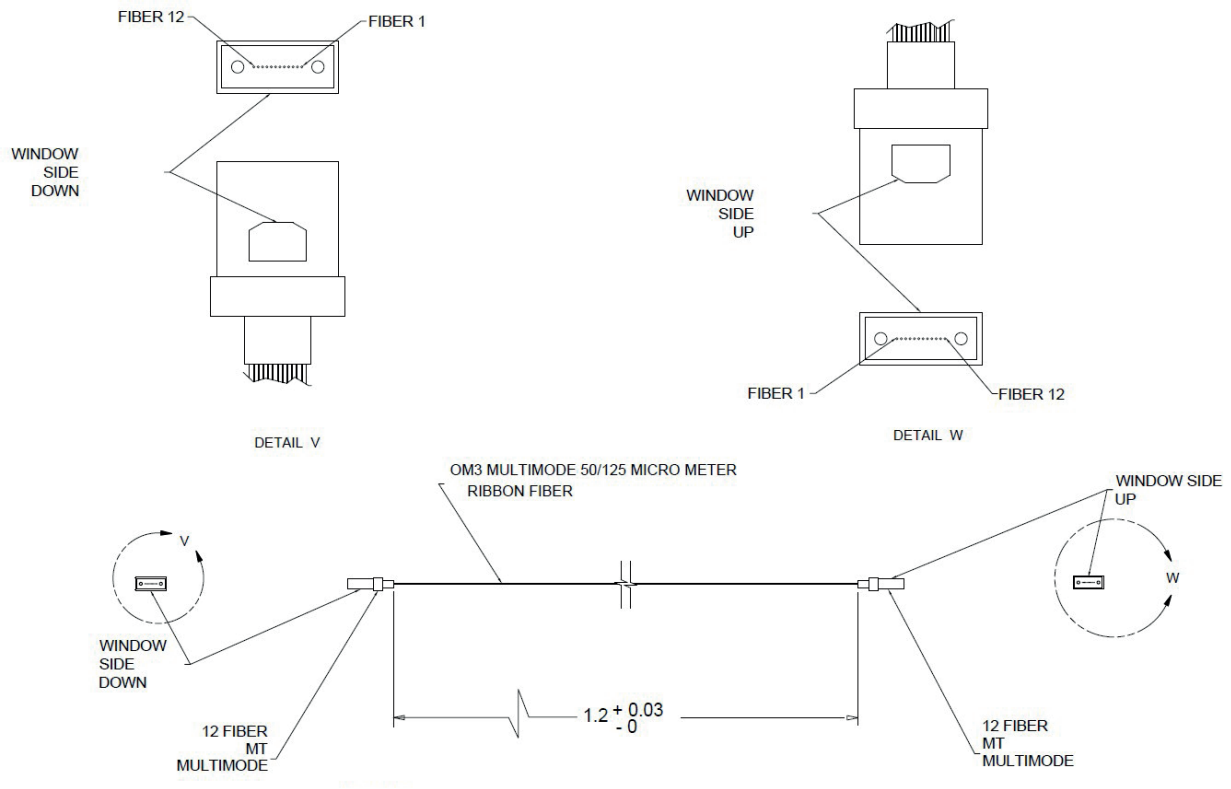

**P/N: 500-00002**

**Type:** Multimode ribbon fiber OM3 50/125  $\mu\text{m}$

**Number of fibers:** 12

**Connector:** MT (1 $\times$ 12) to MT (1 $\times$ 12)

**Orientation:** Window-up / Window-down

**Guide pins:** no

**Length:** 120 cm (47.2 in.)

**Jacket color:** n/a

Note: unless otherwise specified, dimensions are in meters (m).

970-0119 REV05  
Revision date: July 2016