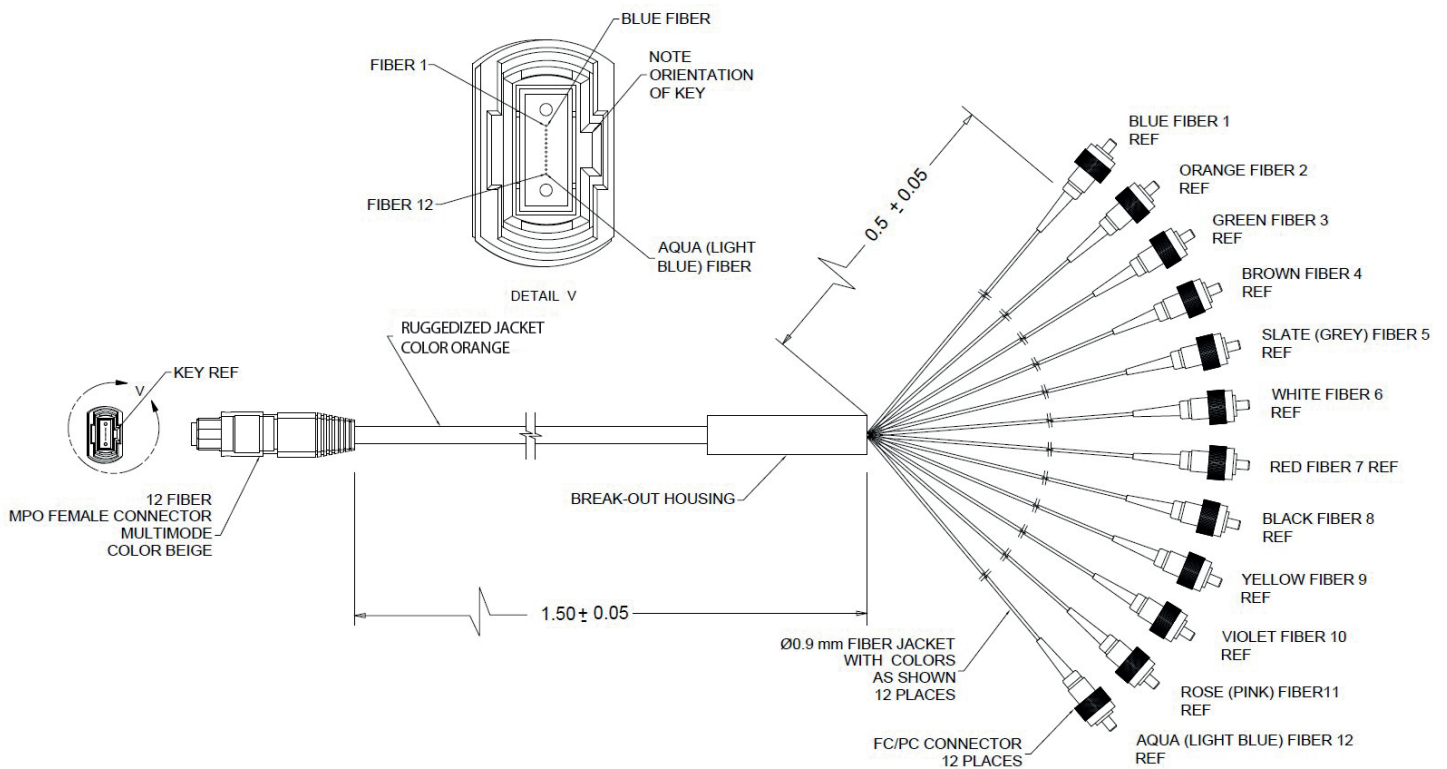

P/N: 500-00003

Type: Multimode ribbon/ cable fiber OM3 50/125 µm

Number of fibers: 12

Connector: MPO (1×12) to FC (12)

Orientation: Key-up

Guide pins: no

Length: 200 cm (78.7 in.)

Jacket color: Orange

Note: unless otherwise specified, dimensions are in meters (m).

970-0119 REV05
Revision date: July 2016