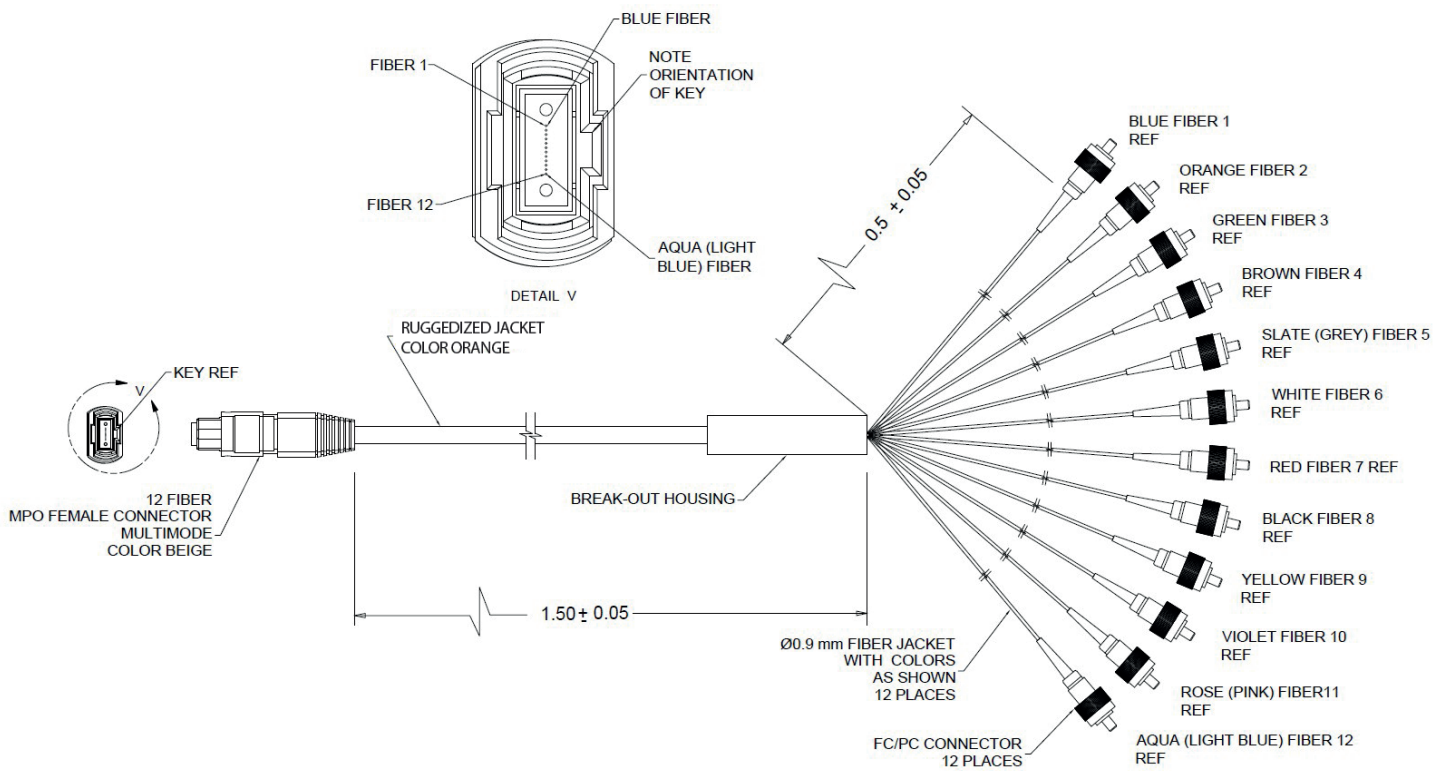

P/N: 500-00003

Type: Multimode ribbon/ cable fiber OM3 50/125 µm

Number of fibers: 12

Connector: MPO (1×12) to FC (12)

Orientation: Key-up

Guide pins: no

Length: 200 cm (78.7 in.)

Jacket color: Orange

Note: unless otherwise specified, dimensions are in meters (m).

970-0119 REV05
Revision date: July 2016