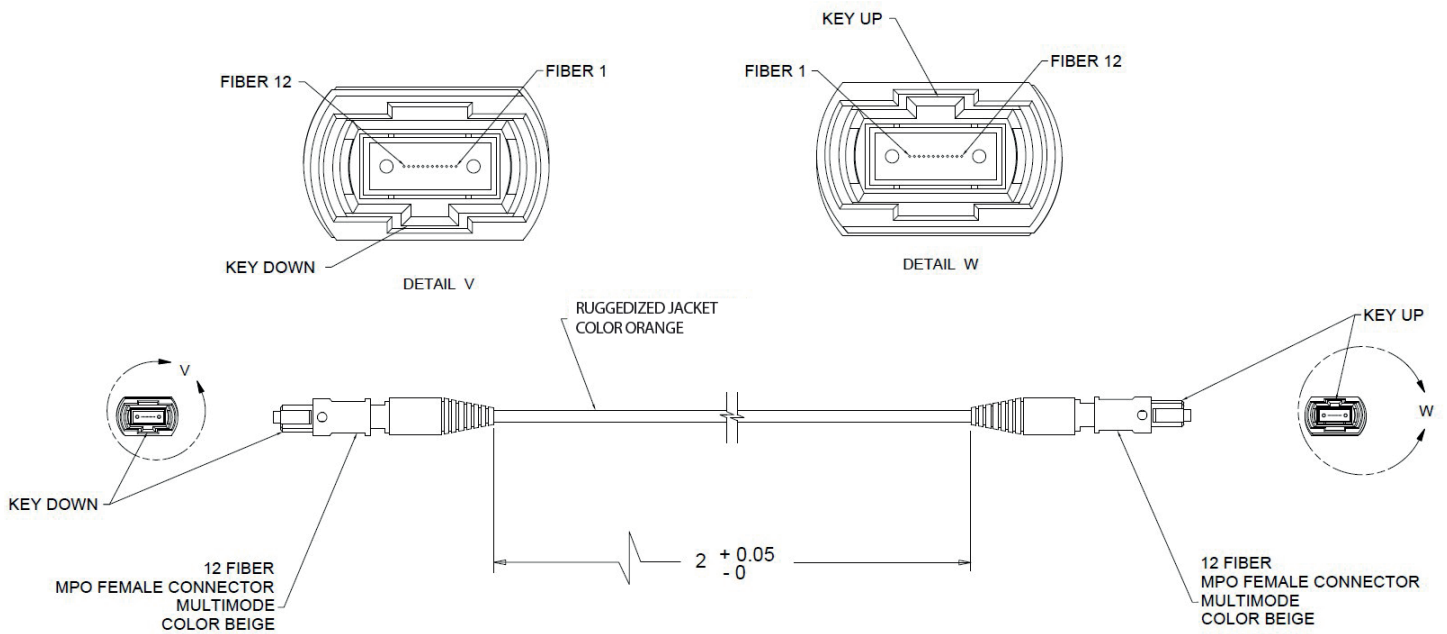

P/N: 500-00005

Type: Multimode cable fiber OM3 50/125 μm

Number of fibers: 12

Connector: MPO (1×12) to MPO (1×12)

Orientation: Key-up/ Key-down

Guide pins: No

Length: 200 cm (78.74 in.)

Jacket color: Orange

Note: unless otherwise specified, dimensions are in meters (m).

970-0119 REV05
Revision date: July 2016