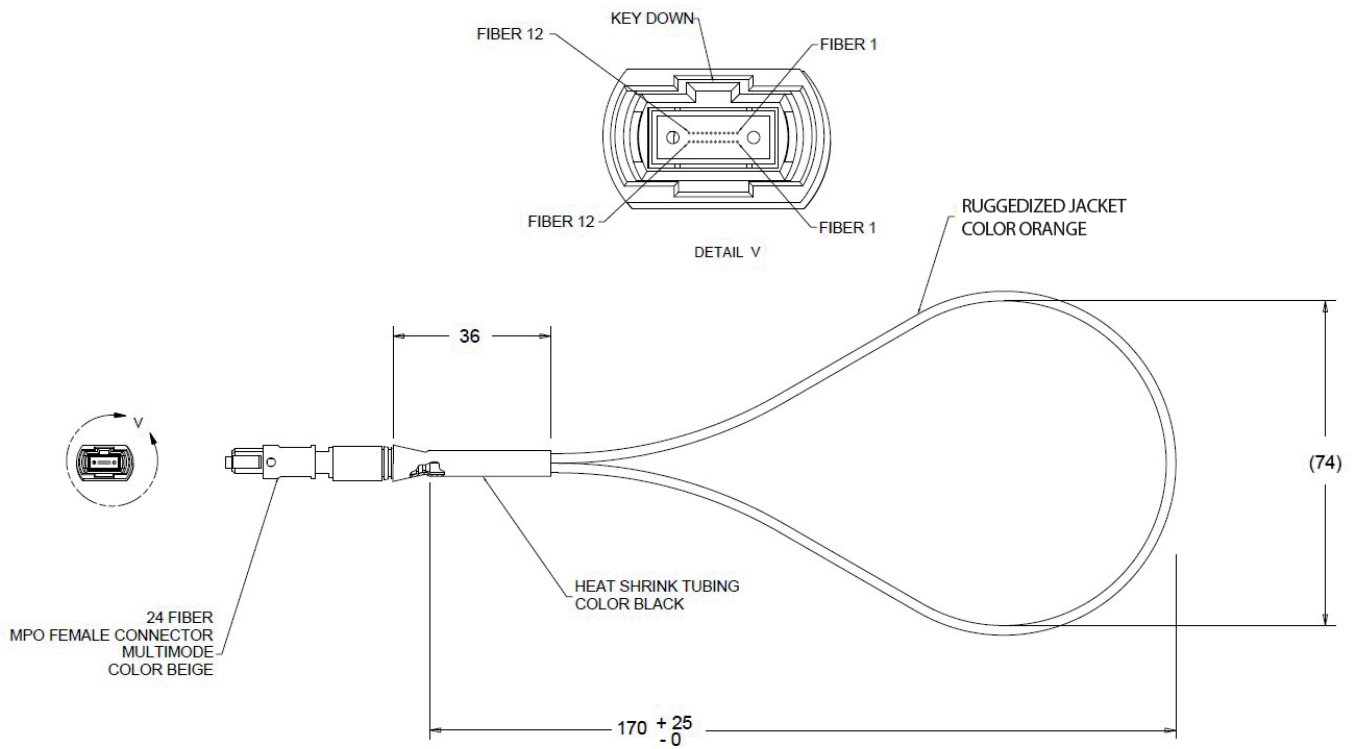

**P/N: 500-00011**

**Type:** Multimode cable fiber OM3 50/125  $\mu\text{m}$

**Number of fibers:** 24

**Connector:** Loopback MPO (2x12)

**Orientation:** Key up

**Guide pins:** No

**Length:** 17 cm (6.69 in.)

**Jacket color:** Orange

Note: unless otherwise specified, dimensions are in meters (m).

970-0119 REV05  
Revision date: July 2016