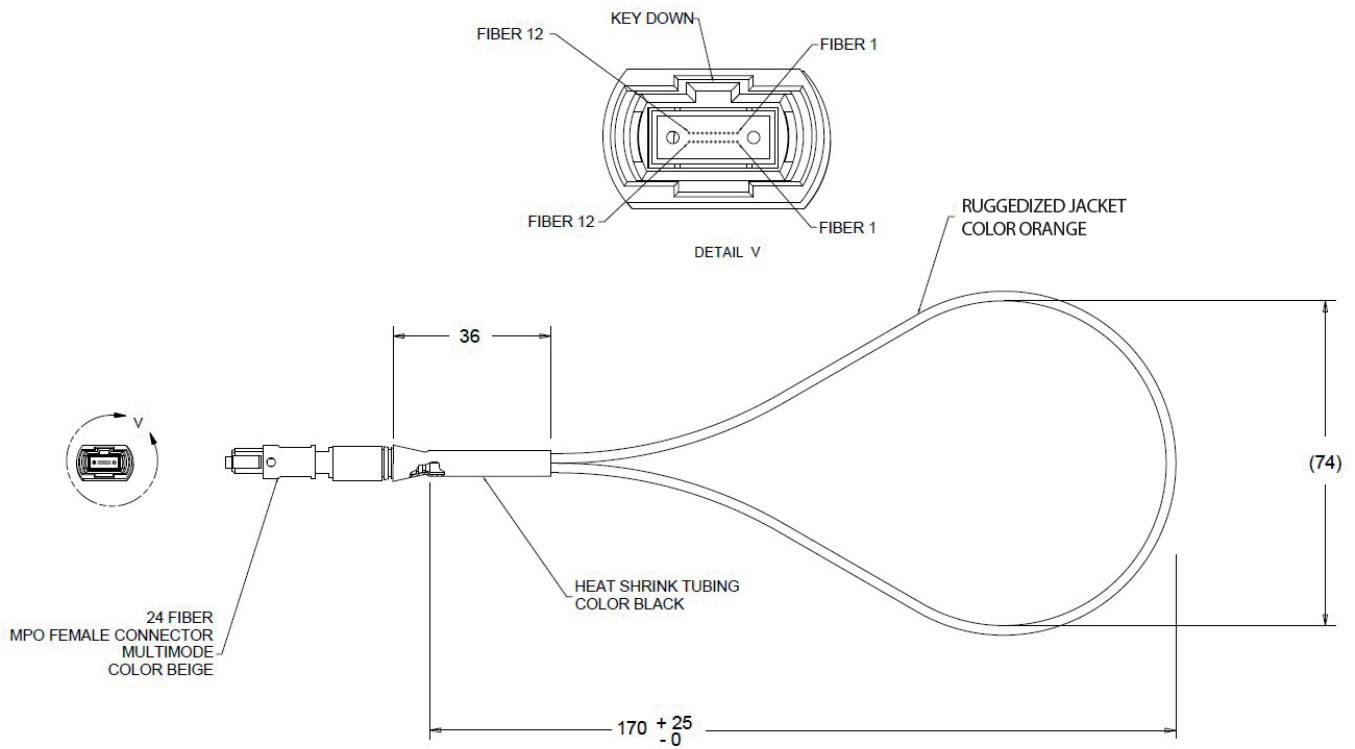

P/N: 500-00011

Type: Multimode cable fiber OM3 50/125 μm

Number of fibers: 24

Connector: Loopback MPO (2x12)

Orientation: Key up

Guide pins: No

Length: 17 cm (6.69 in.)

Jacket color: Orange

Note: unless otherwise specified, dimensions are in meters (m).

970-0119 REV05
Revision date: July 2016