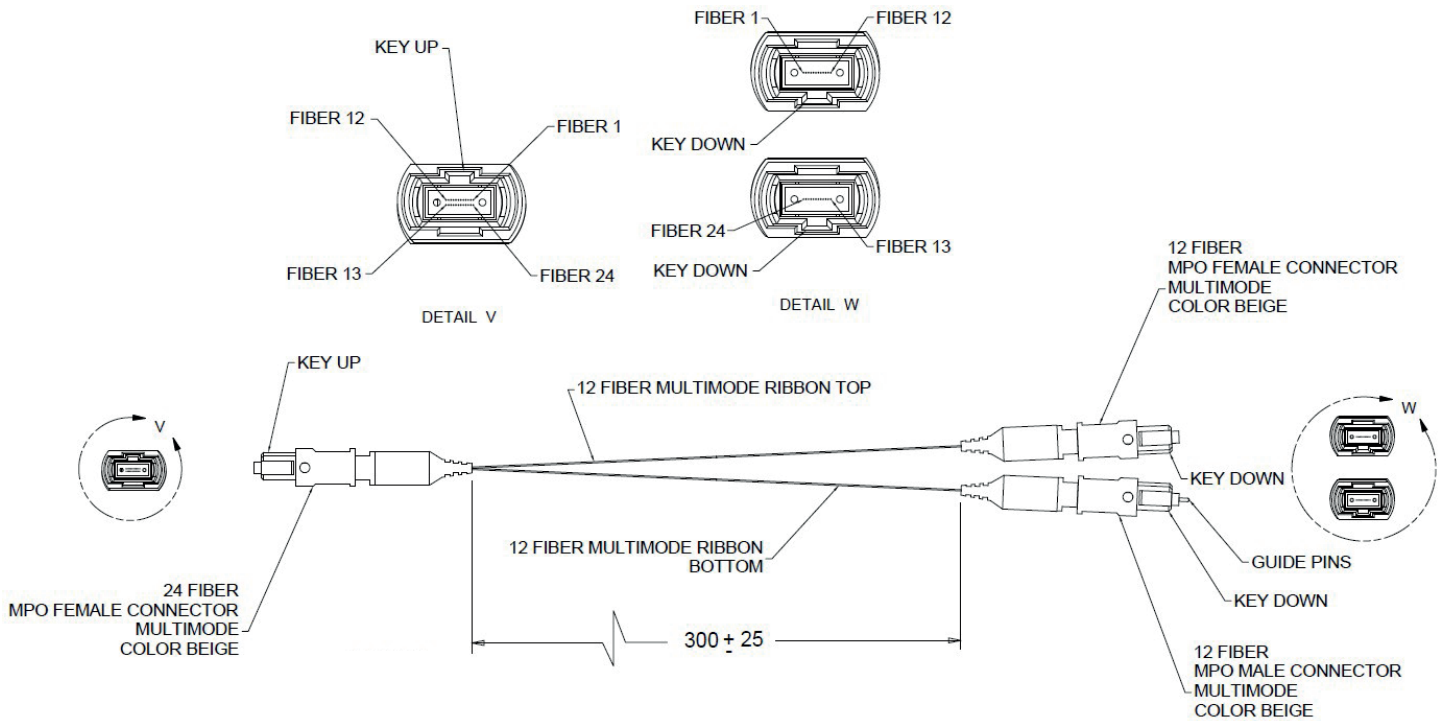

**P/N: 500-00012**

**Type:** Multimode ribbon fiber OM3 50/125 μm  
**Number of fibers:** 24  
**Connector:** MPO (2×12) split-off MPO (1×12)  
**Orientation:** Key-up/ Key-down  
**Guide pins:** One (1×12) MPO with pins  
**Length:** 30 cm (11.81 in.)  
**Jacket color:** n/a

Note: unless otherwise specified, dimensions are in meters (m).

970-0119 REV05  
Revision date: July 2016