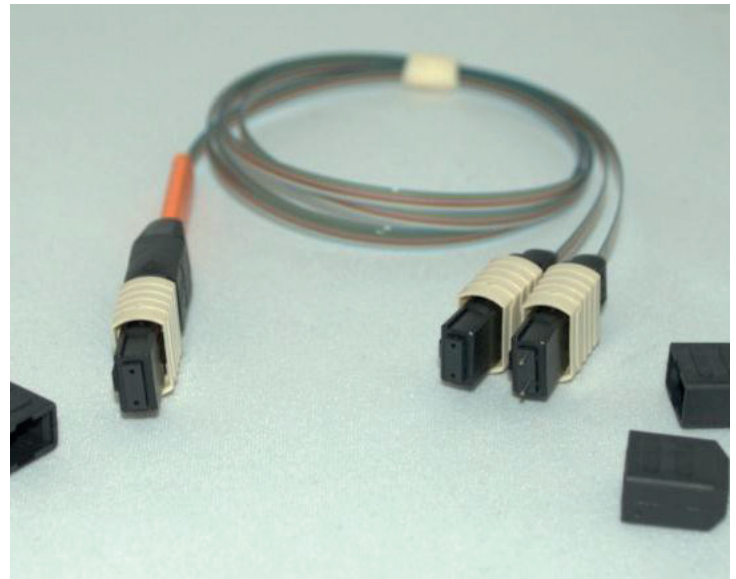

**P/N: 500-00012**

**Type:** Multimode ribbon fiber OM3 50/125 μm  
**Number of fibers:** 24  
**Connector:** MPO (2×12) split-off MPO (1×12)  
**Orientation:** Key-up/ Key-down  
**Guide pins:** One (1×12) MPO with pins  
**Length:** 30 cm (11.81 in.)  
**Jacket color:** n/a

Note: unless otherwise specified, dimensions are in meters (m).

970-0119 REV05  
Revision date: July 2016