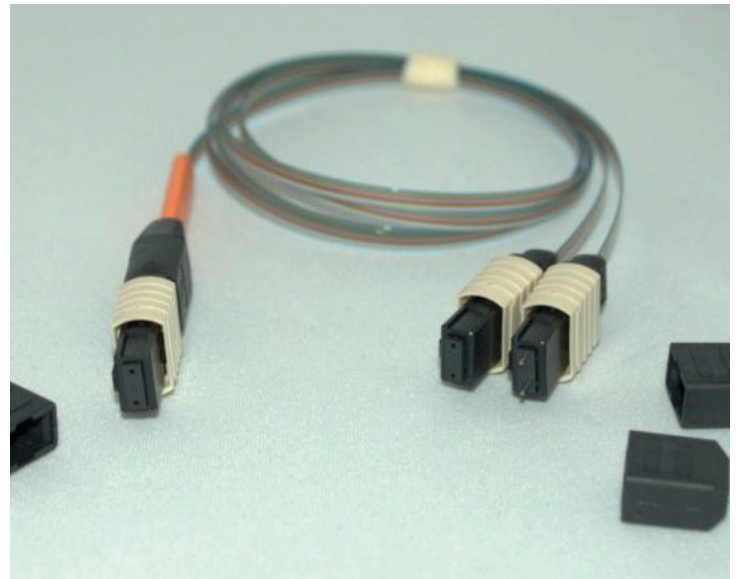

P/N: 500-00012

Type: Multimode ribbon fiber OM3 50/125 μm
Number of fibers: 24
Connector: MPO (2x12) split-off MPO (1x12)
Orientation: Key-up/ Key-down
Guide pins: One (1x12) MPO with pins
Length: 30 cm (11.81 in.)
Jacket color: n/a

Note: unless otherwise specified, dimensions are in meters (m).

970-0119 REV05
Revision date: July 2016