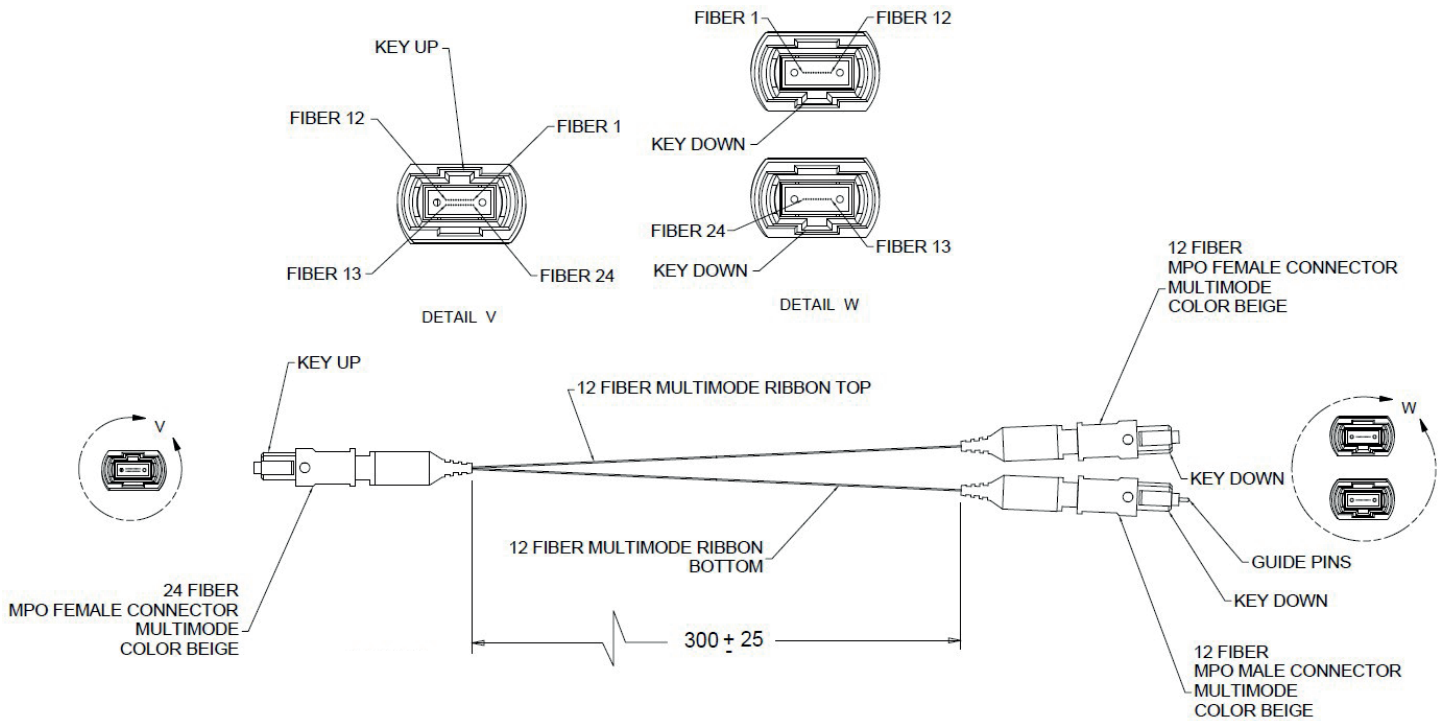

P/N: 500-00012

Type: Multimode ribbon fiber OM3 50/125 μm
Number of fibers: 24
Connector: MPO (2x12) split-off MPO (1x12)
Orientation: Key-up/ Key-down
Guide pins: One (1x12) MPO with pins
Length: 30 cm (11.81 in.)
Jacket color: n/a

Note: unless otherwise specified, dimensions are in meters (m).

970-0119 REV05
Revision date: July 2016