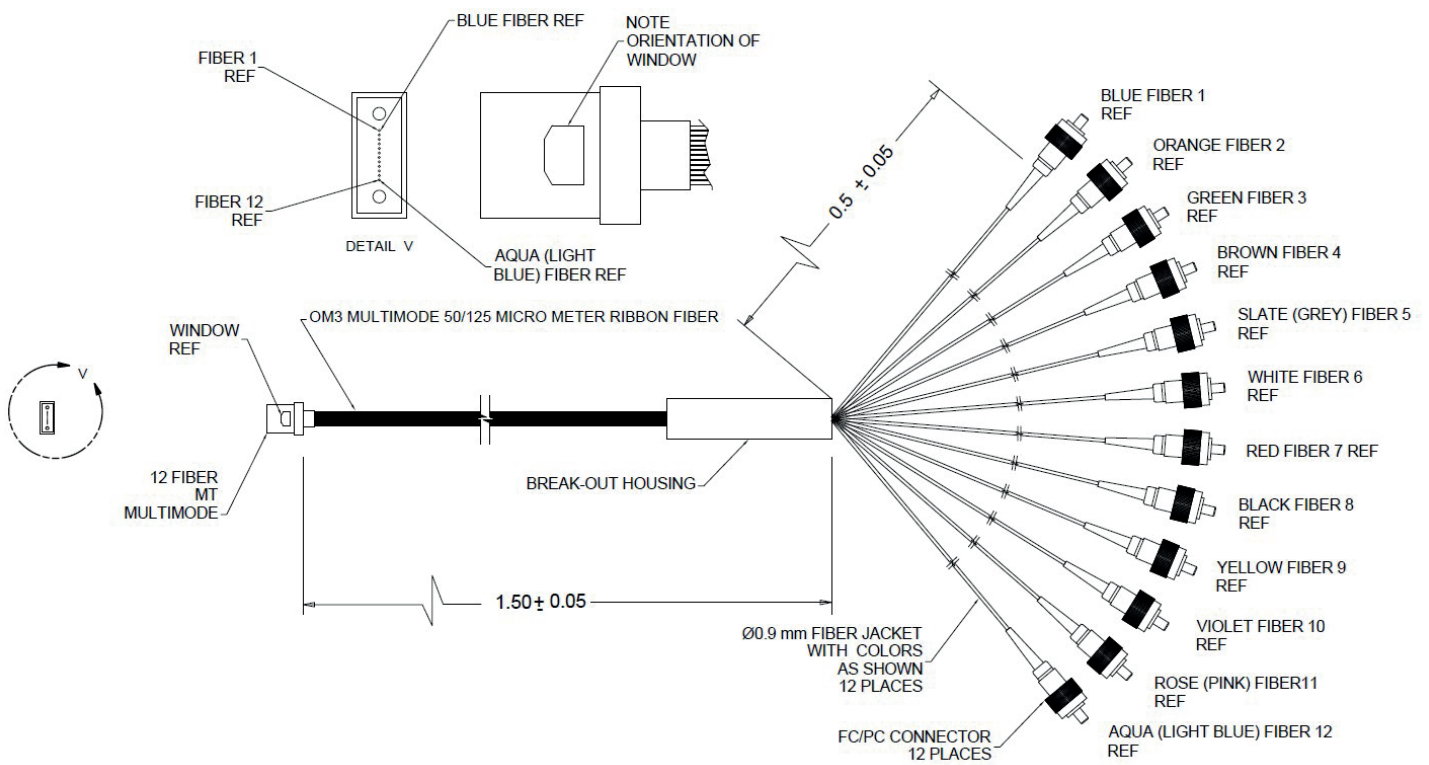

P/N: 500-00017

Type: Multimode ribbon fiber OM3 50/125 μm

Number of fibers: 12

Connector: MT (1x12) to FC/PC (12)

Orientation: Window-up

Guide pins: No

Length: 200 cm (78.74 in.)

Jacket color: n/a

Note: unless otherwise specified, dimensions are in meters (m).

970-0119 REV05
Revision date: July 2016