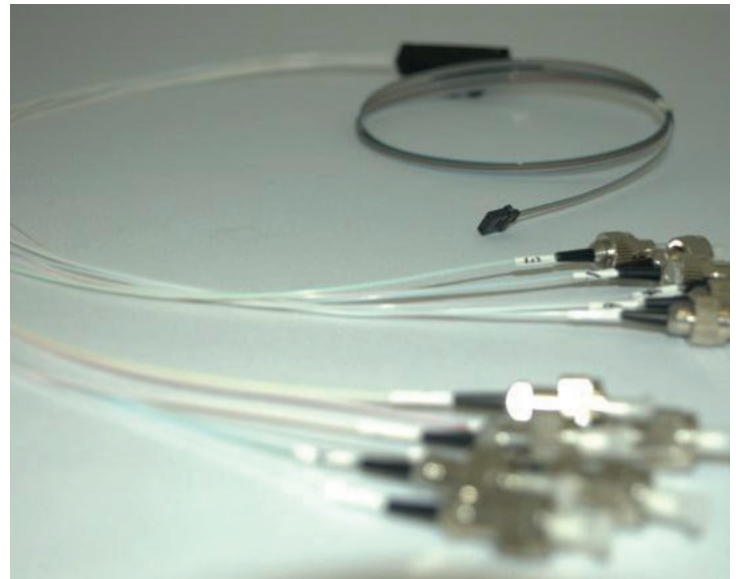

P/N: 500-00017

Type: Multimode ribbon fiber OM3 50/125 μm

Number of fibers: 12

Connector: MT (1x12) to FC/PC (12)

Orientation: Window-up

Guide pins: No

Length: 200 cm (78.74 in.)

Jacket color: n/a

Note: unless otherwise specified, dimensions are in meters (m).

970-0119 REV05
Revision date: July 2016