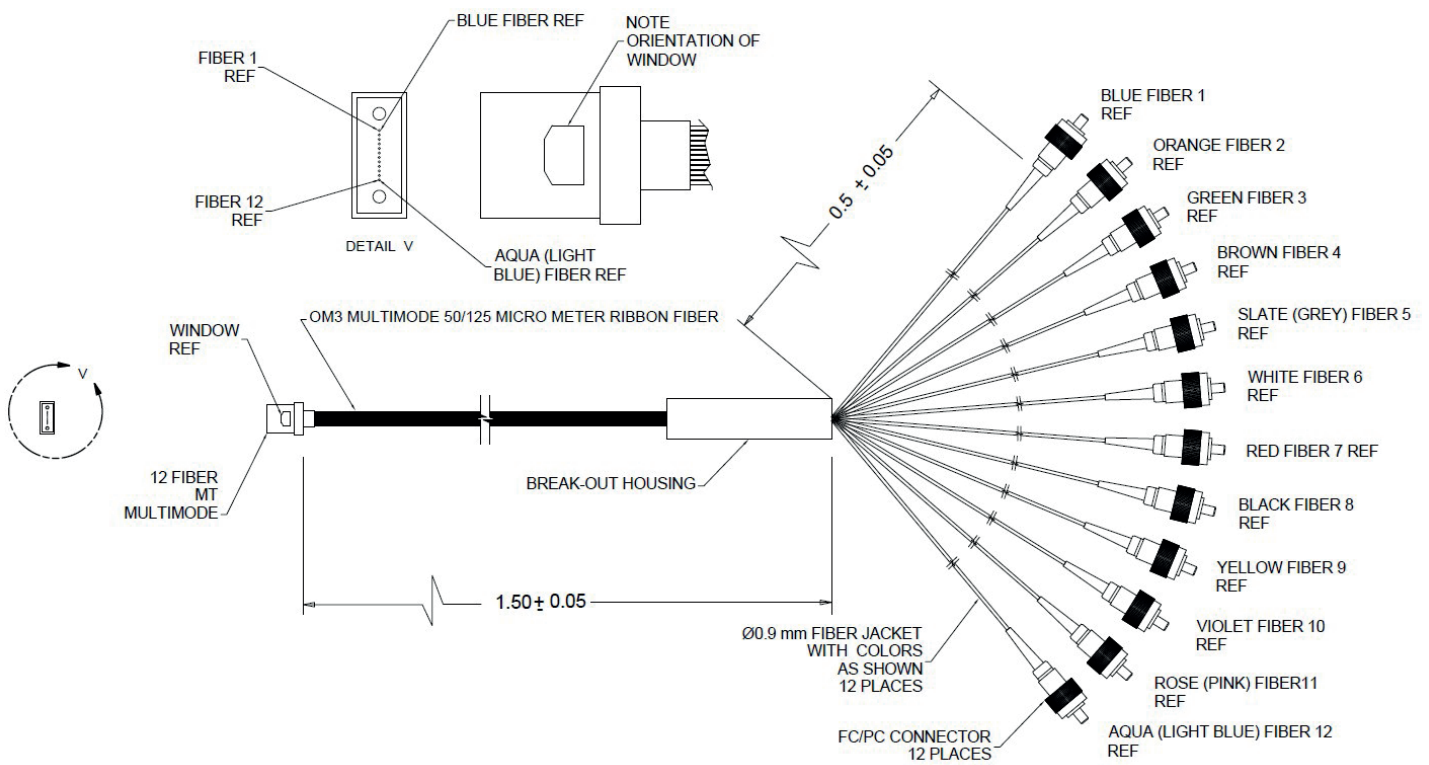

P/N: 500-00017

Type: Multimode ribbon fiber OM3 50/125 µm

Number of fibers: 12

Connector: MT (1×12) to FC/PC (12)

Orientation: Window-up

Guide pins: No

Length: 200 cm (78.74 in.)

Jacket color: n/a

Note: unless otherwise specified, dimensions are in meters (m).

970-0119 REV05
Revision date: July 2016