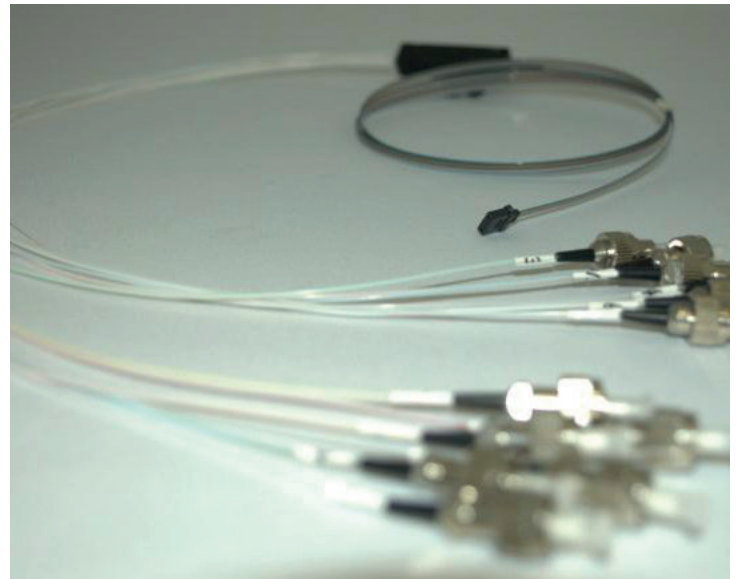

P/N: 500-00017

Type: Multimode ribbon fiber OM3 50/125 µm

Number of fibers: 12

Connector: MT (1×12) to FC/PC (12)

Orientation: Window-up

Guide pins: No

Length: 200 cm (78.74 in.)

Jacket color: n/a

Note: unless otherwise specified, dimensions are in meters (m).

970-0119 REV05
Revision date: July 2016