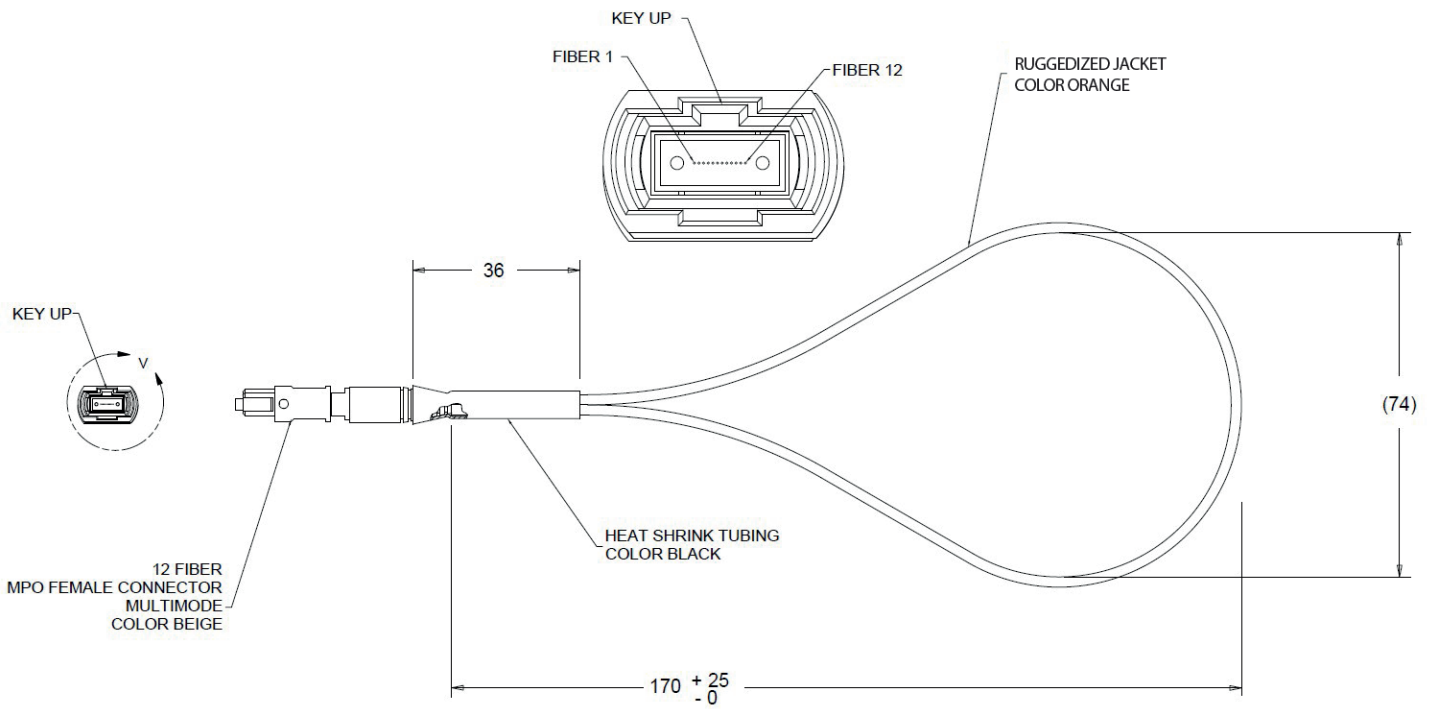

P/N: 500-00020

Type: Multimode cable fiber OM3 50/125 μm

Number of fibers: 12

Connector: Loopback MPO (1×12)

Orientation: Key-up

Guide pins: No

Length: 17 cm (6.69 in.)

Jacket color: Orange

Note: unless otherwise specified, dimensions are in meters (m).

970-0119 REV05
Revision date: July 2016