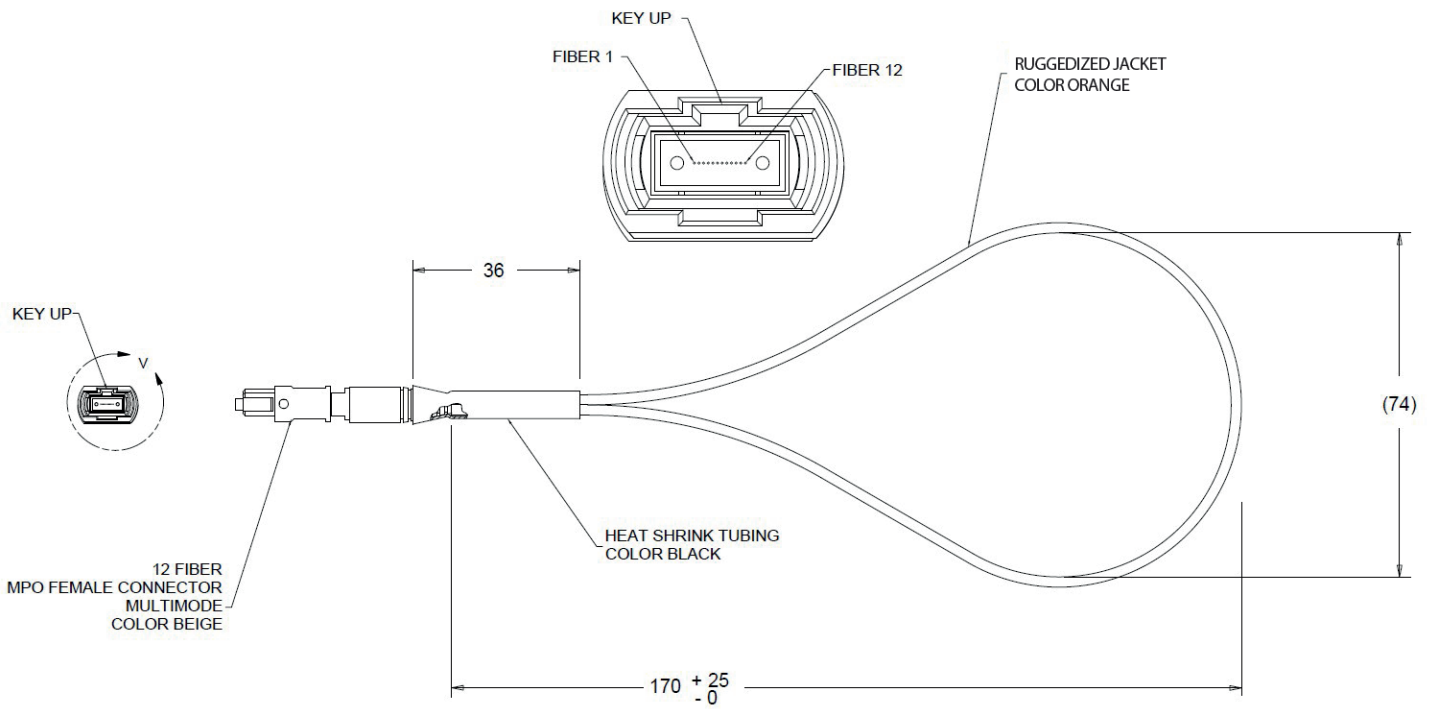

**P/N: 500-00020**

**Type:** Multimode cable fiber OM3 50/125 μm

**Number of fibers:** 12

**Connector:** Loopback MPO (1×12)

**Orientation:** Key-up

**Guide pins:** No

**Length:** 17 cm (6.69 in.)

**Jacket color:** Orange

Note: unless otherwise specified, dimensions are in meters (m).

970-0119 REV05  
Revision date: July 2016