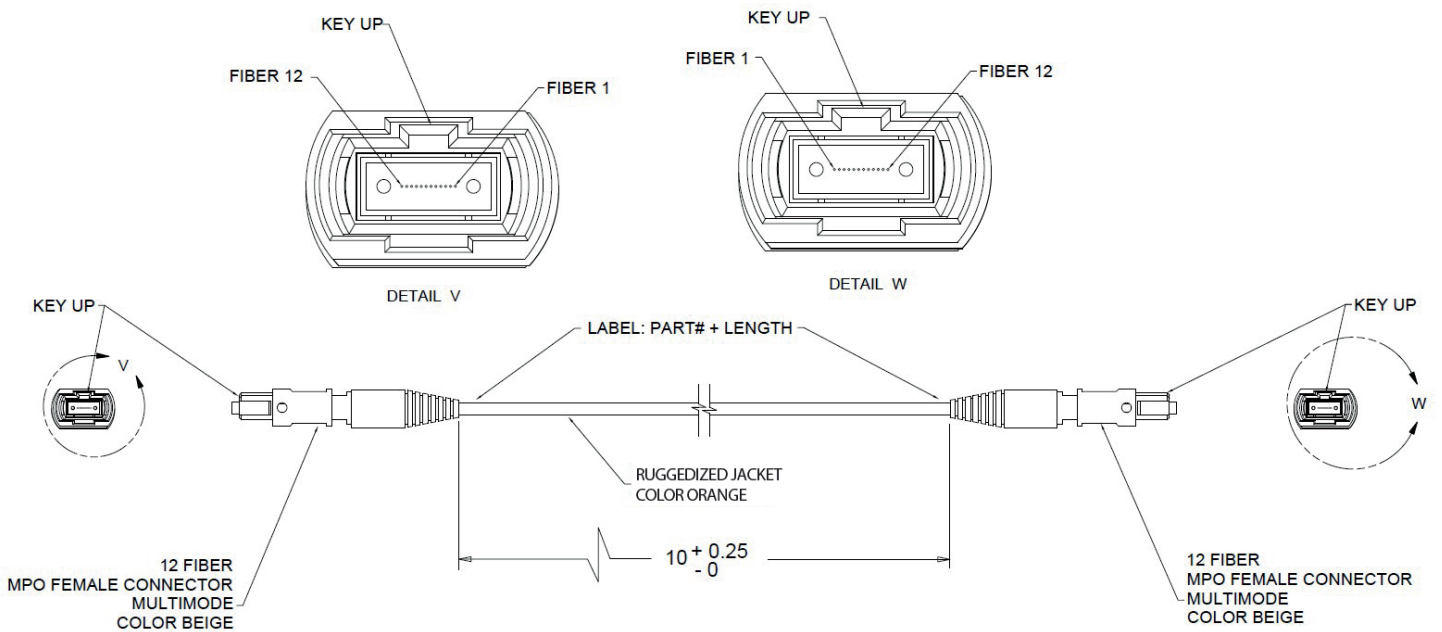

P/N: 500-00021

Type: Multimode cable fiber OM3 50/125 µm

Number of fibers: 12

Connector: MPO (1×12) to MPO (1×12)

Orientation: Key-up/ Key-up

Guide pins: No

Length: 10 m (393.7 in.)

Jacket color: Orange

Note: unless otherwise specified, dimensions are in meters (m).

970-0119 REV05
Revision date: July 2016