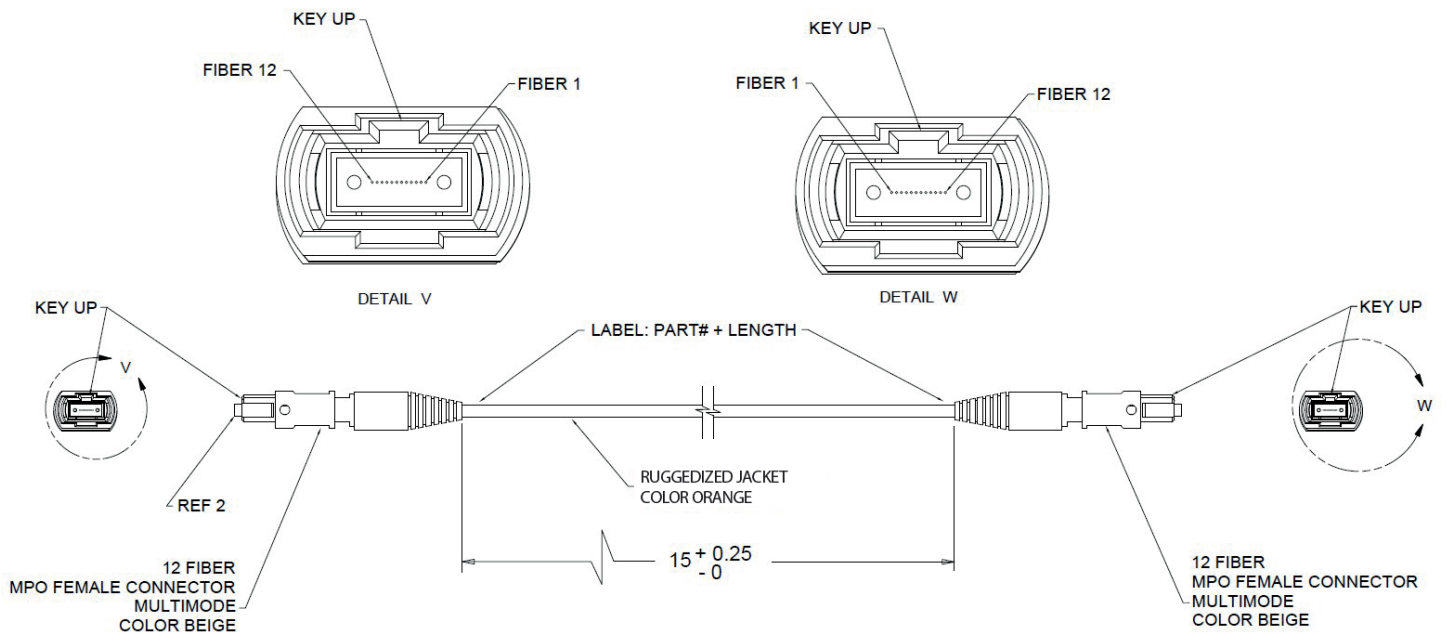

P/N: 500-00022

Type: Multimode cable fiber OM3 50/125 μm

Number of fibers: 12

Connector: MPO (1×12) to MPO (1×12)

Orientation: Key-up/ Key-up

Guide pins: No

Length: 15 m (49.21 ft)

Jacket color: Orange

Note: unless otherwise specified, dimensions are in meters (m).

970-0119 REV05
Revision date: July 2016