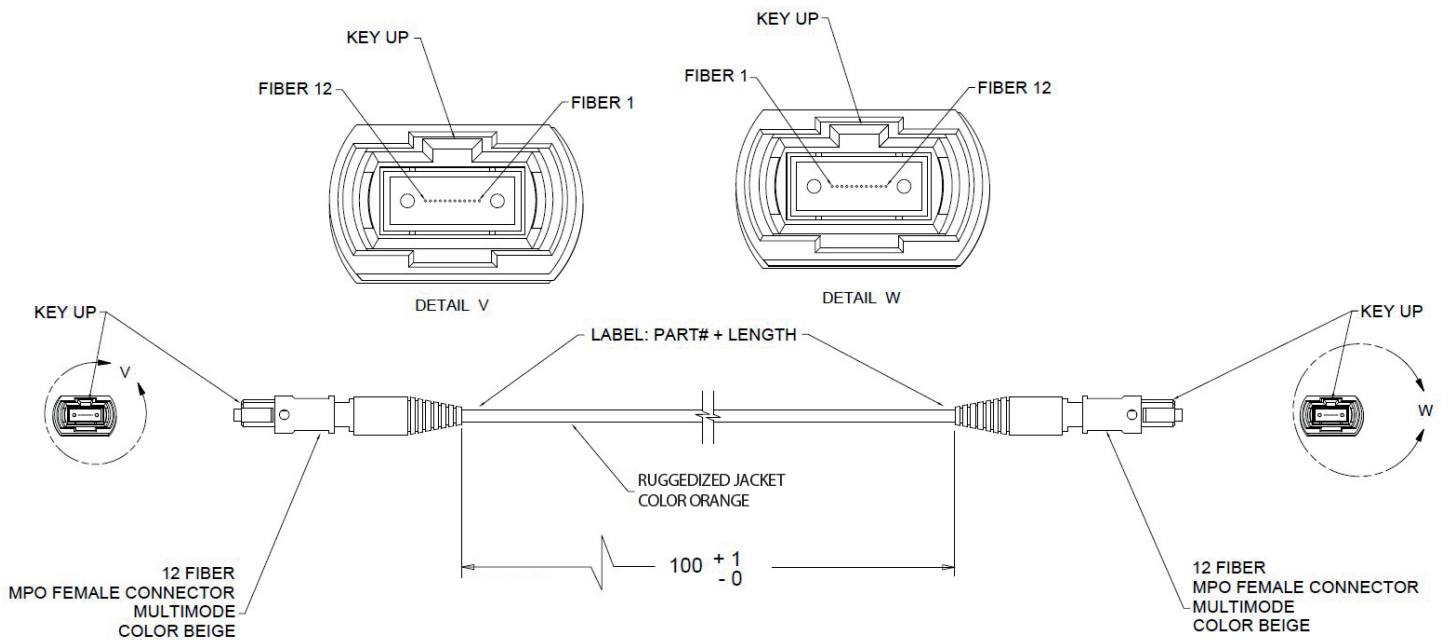

P/N: 500-00023

Type: Multimode cable fiber OM3 50/125 μ m
Number of fibers: 12
Connector: MPO (1x12) to MPO (1x12)
Orientation: Key-up/ Key-up
Guide pins: No
Length: 100 m (328.08 ft)
Jacket color: Orange

Note: unless otherwise specified, dimensions are in meters (m).

970-0119 REV05
Revision date: July 2016