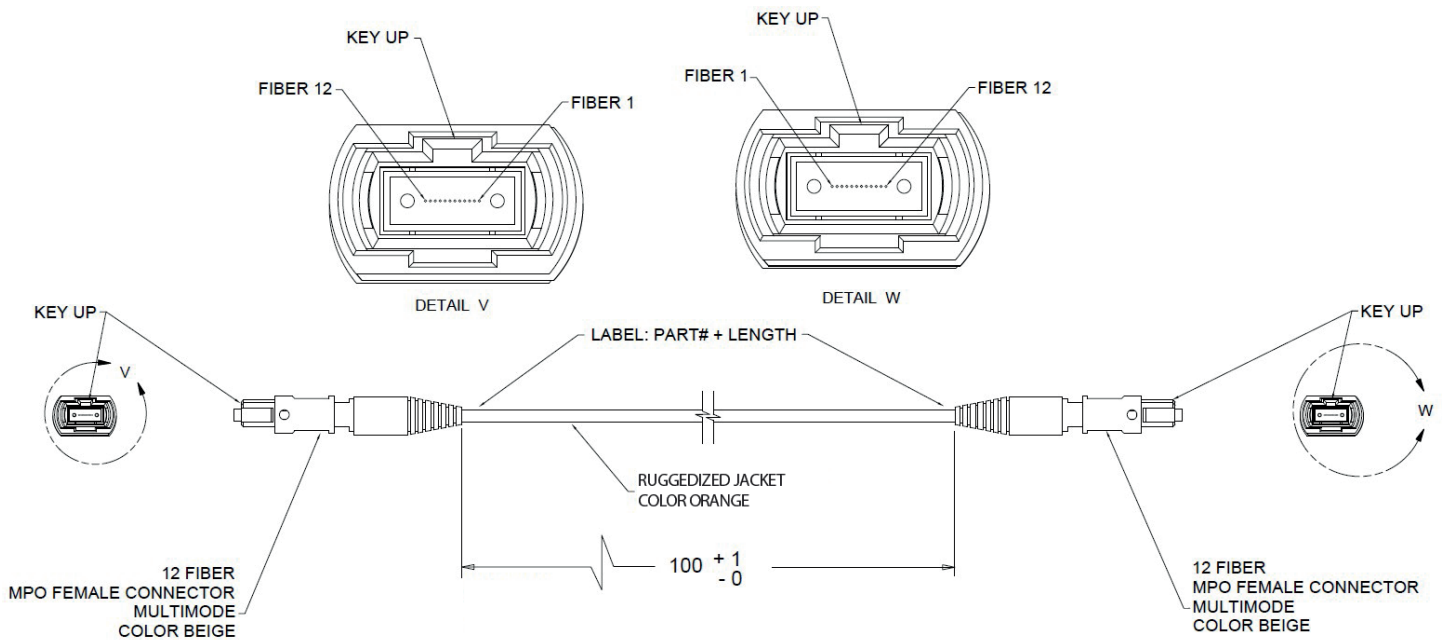

P/N: 500-00023

Type: Multimode cable fiber OM3 50/125 μm
Number of fibers: 12
Connector: MPO (1×12) to MPO (1×12)
Orientation: Key-up/ Key-up
Guide pins: No
Length: 100 m (328.08 ft)
Jacket color: Orange

Note: unless otherwise specified, dimensions are in meters (m).

970-0119 REV05
Revision date: July 2016