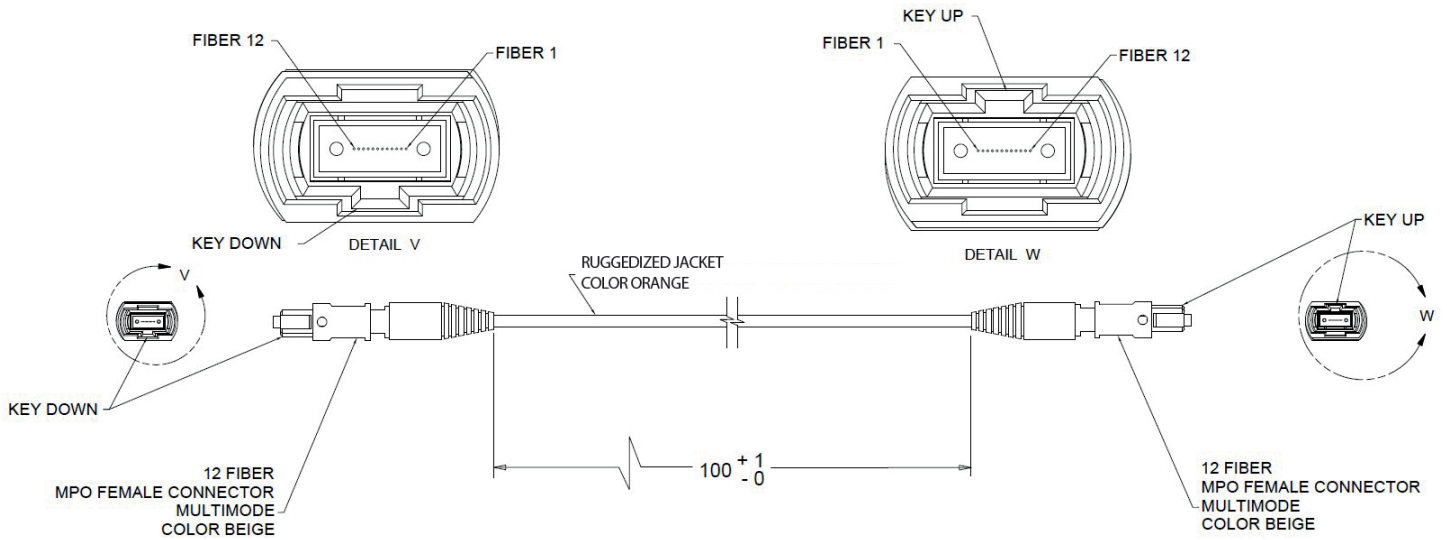

P/N: 500-00027

Type: Multimode cable fiber OM3 50/125 μm

Number of fibers: 12

Connector: MPO (1×12) to MPO (1×12)

Orientation: Key-up/ Key-down

Guide pins: No

Length: 100 m (328.08 ft)

Jacket color: Orange

Note: unless otherwise specified, dimensions are in meters (m).

970-0119 REV05
Revision date: July 2016