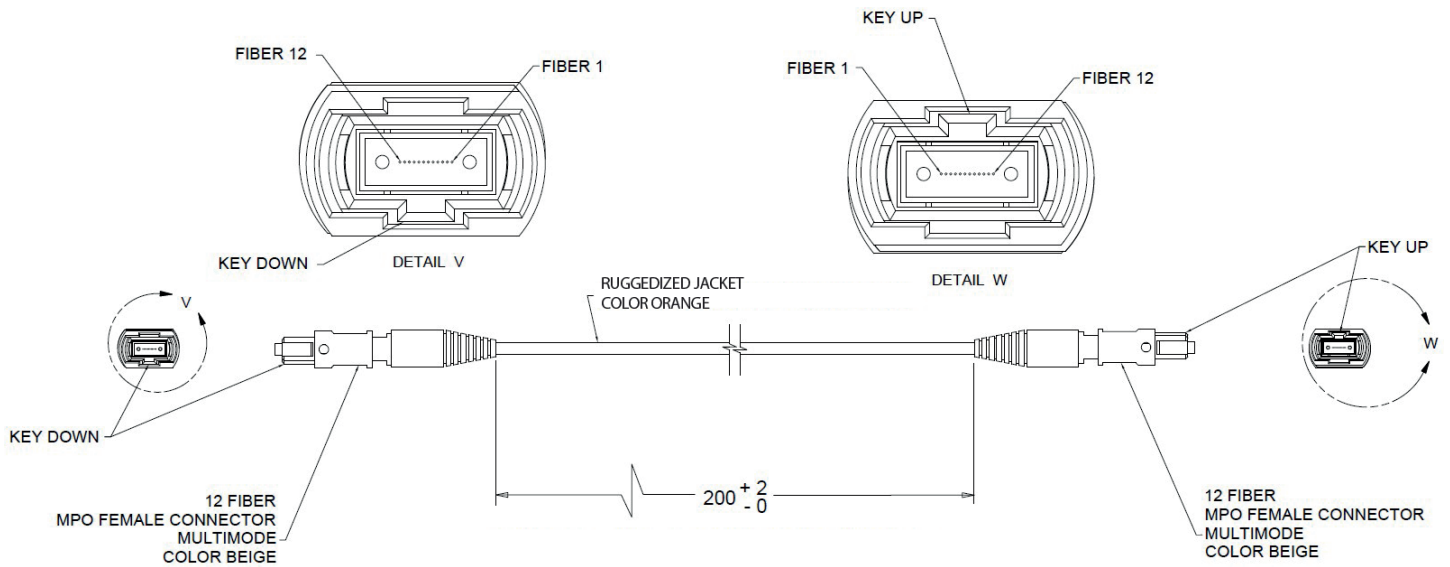

**P/N: 500-00028**

**Type:** Multimode cable fiber OM3 50/125 μm

**Number of fibers:** 12

**Connector:** MPO (1×12) to MPO (1×12)

**Orientation:** Key-up/ Key-down

**Guide pins:** No

**Length:** 200 m (656.17 ft)

**Jacket color:** Orange

Note: unless otherwise specified, dimensions are in meters (m).

970-0119 REV05  
Revision date: July 2016