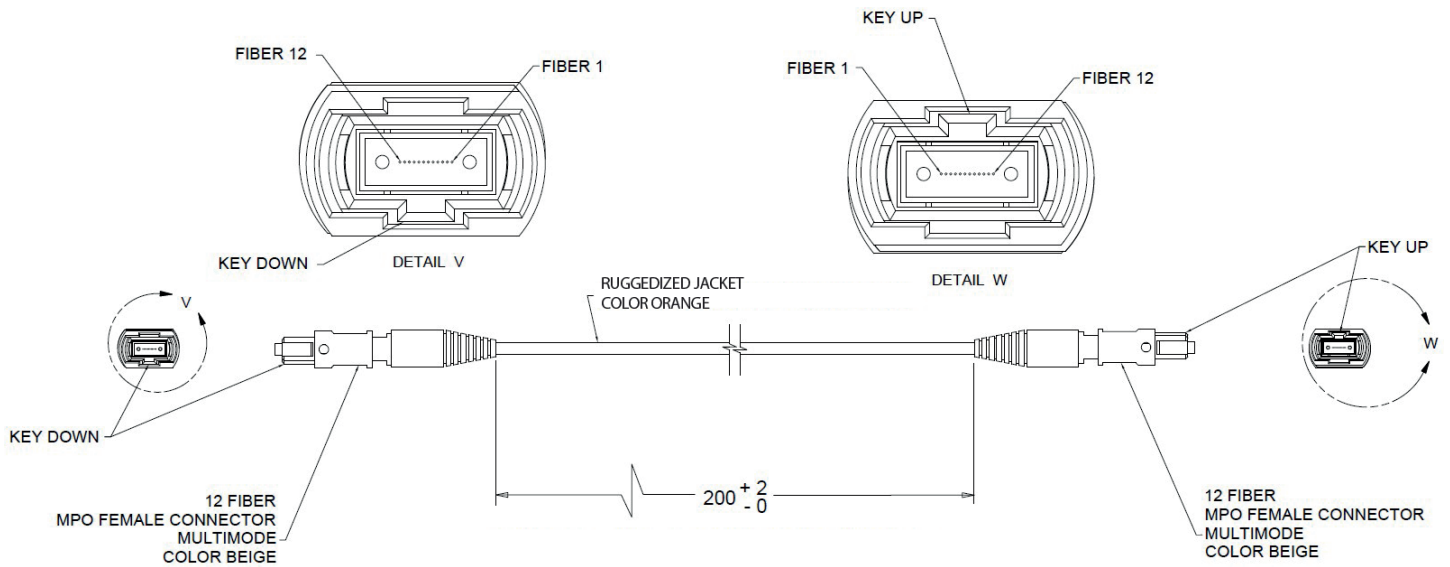

P/N: 500-00028

Type: Multimode cable fiber OM3 50/125 μm

Number of fibers: 12

Connector: MPO (1×12) to MPO (1×12)

Orientation: Key-up/ Key-down

Guide pins: No

Length: 200 m (656.17 ft)

Jacket color: Orange

Note: unless otherwise specified, dimensions are in meters (m).

970-0119 REV05
Revision date: July 2016