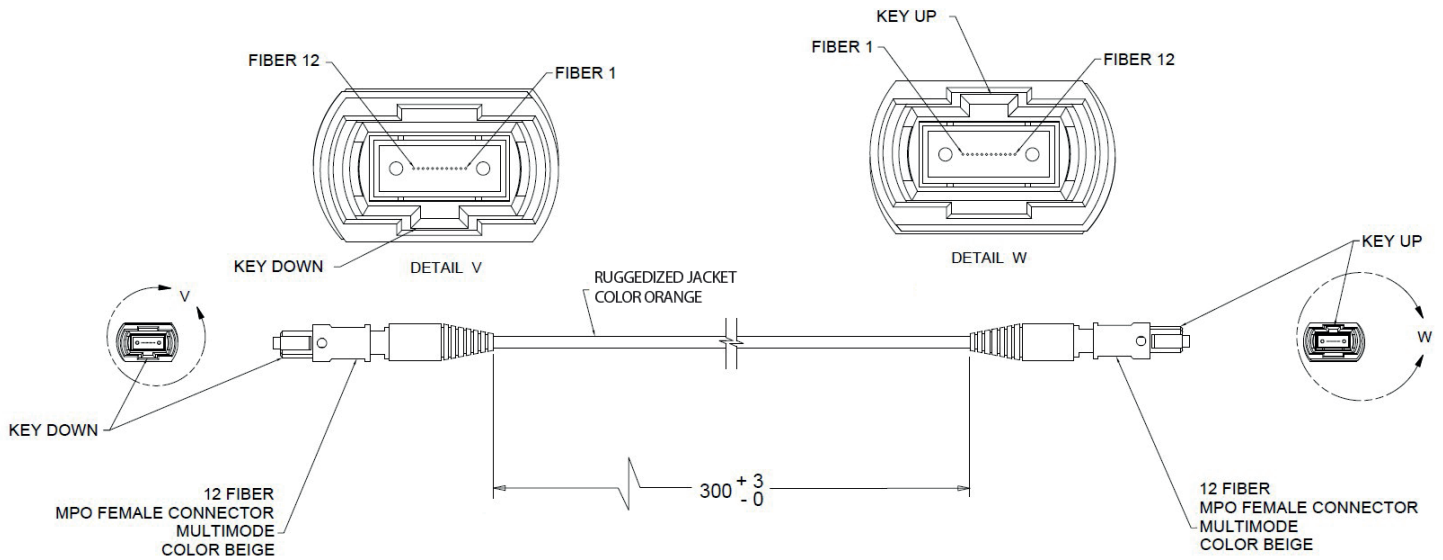

P/N: 500-00030

Type: Multimode cable fiber OM3 50/125 μm

Number of fibers: 12

Connector: MPO (1×12) to MPO (1×12)

Orientation: Key-up/ Key-down

Guide pins: No

Length: 300 m (984.25 ft)

Jacket color: Orange

Note: unless otherwise specified, dimensions are in meters (m).

970-0119 REV05
Revision date: July 2016