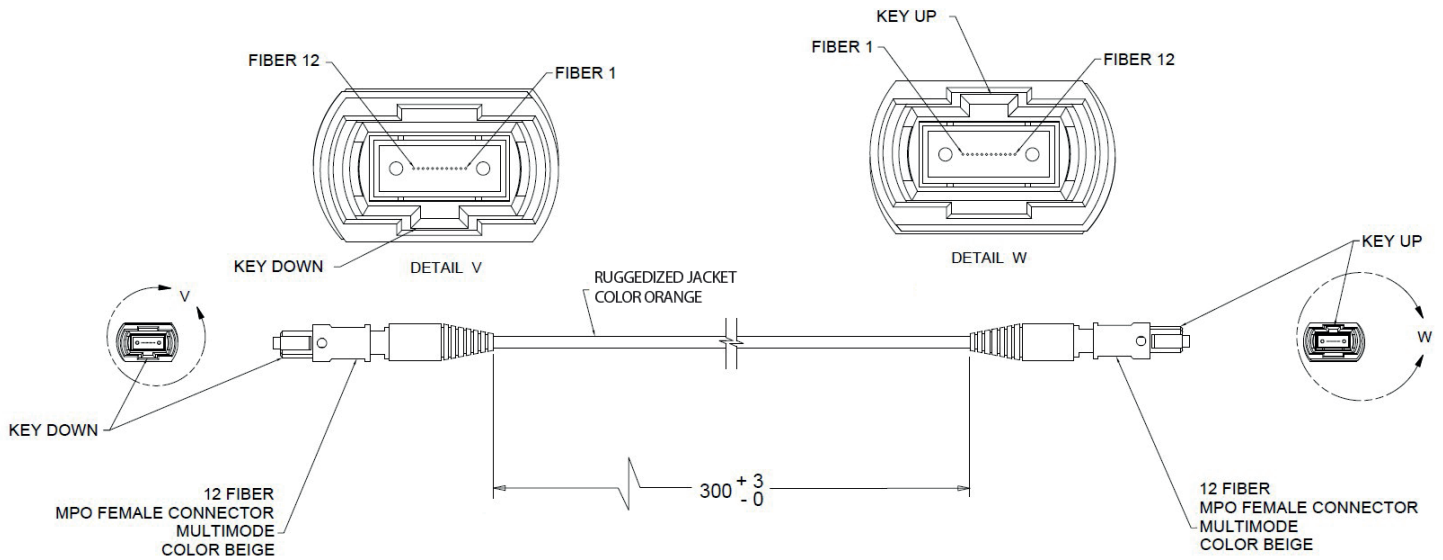

**P/N: 500-00030**

**Type:** Multimode cable fiber OM3 50/125 μm

**Number of fibers:** 12

**Connector:** MPO (1×12) to MPO (1×12)

**Orientation:** Key-up/ Key-down

**Guide pins:** No

**Length:** 300 m (984.25 ft)

**Jacket color:** Orange

Note: unless otherwise specified, dimensions are in meters (m).

970-0119 REV05  
Revision date: July 2016