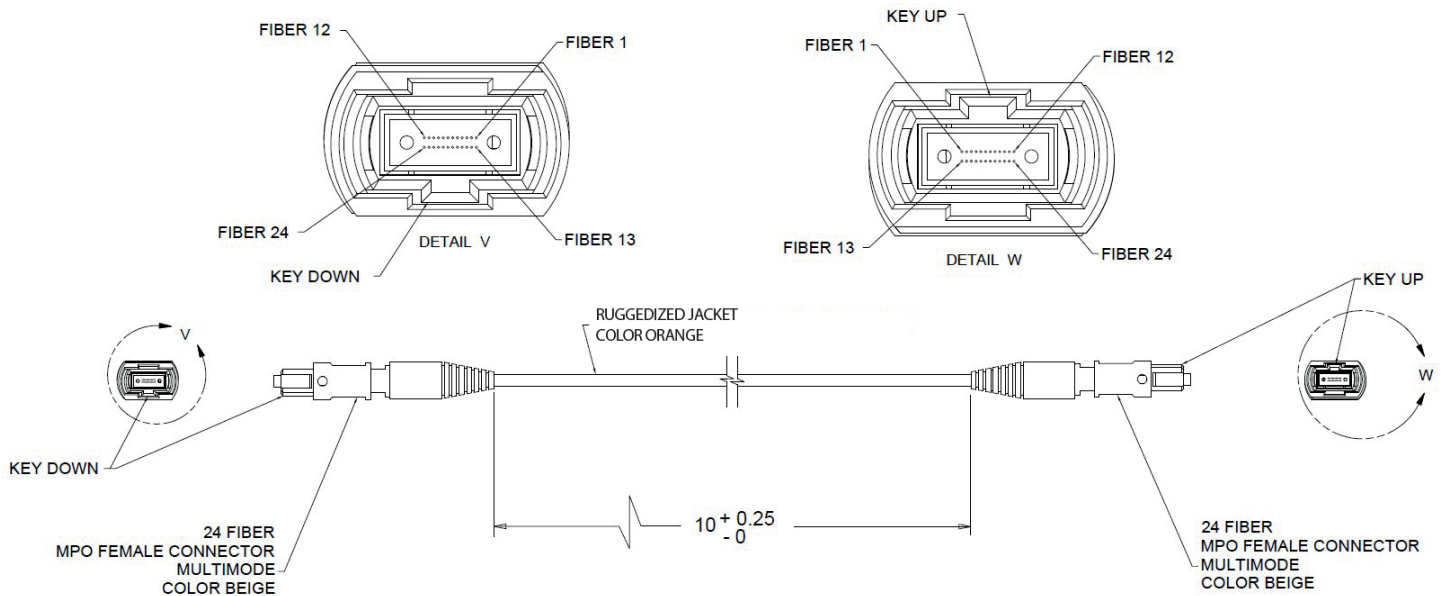

P/N: 500-00035

Type: Multimode cable fiber OM3 50/125 μm

Number of fibers: 24

Connector: MPO (2×12) to MPO (2×12)

Orientation: Key-up/ Key-down

Guide pins: No

Length: 10 m (393.7 in.)

Jacket color: Orange

Note: unless otherwise specified, dimensions are in meters (m).

970-0119 REV05
Revision date: July 2016