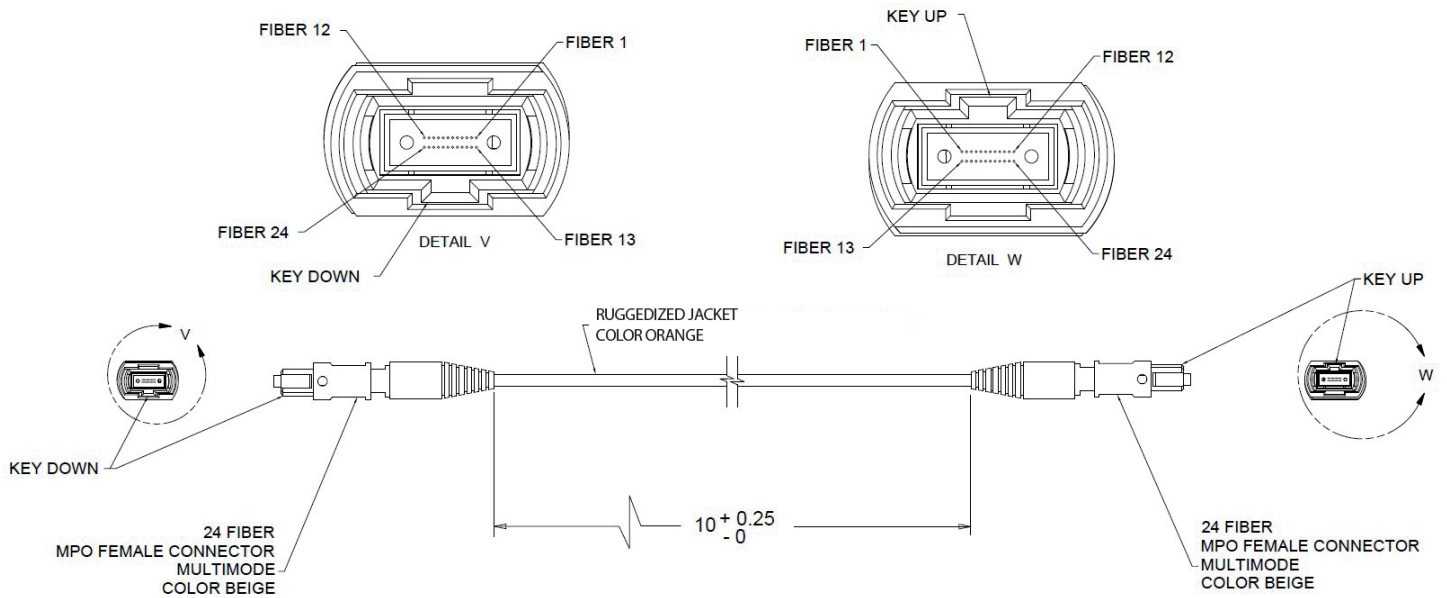

P/N: 500-00035

Type: Multimode cable fiber OM3 50/125 μm

Number of fibers: 24

Connector: MPO (2×12) to MPO (2×12)

Orientation: Key-up/ Key-down

Guide pins: No

Length: 10 m (393.7 in.)

Jacket color: Orange

Note: unless otherwise specified, dimensions are in meters (m).

970-0119 REV05
Revision date: July 2016