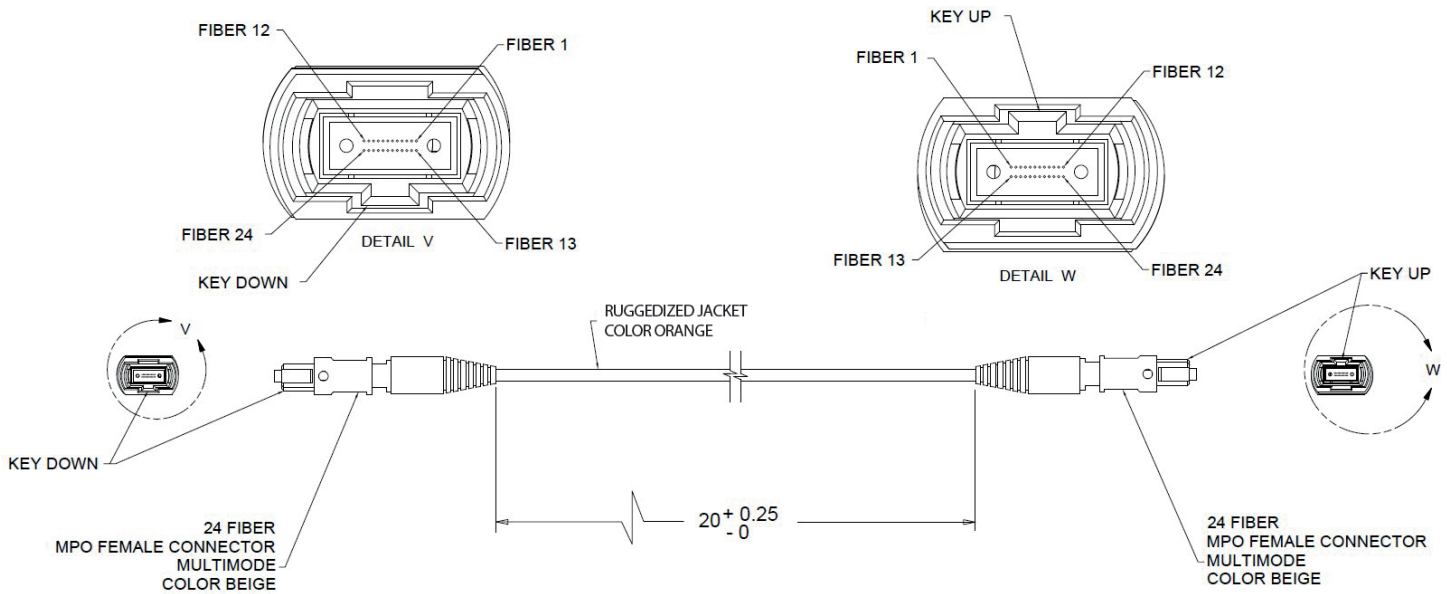

P/N: 500-00036

Type: Multimode cable fiber OM3 50/125 µm

Number of fibers: 24

Connector: MPO (2×12) to MPO (2×12)

Orientation: Key-up/ Key-down

Guide pins: No

Length: 20 m (787.4 in.)

Jacket color: Orange

Note: unless otherwise specified, dimensions are in meters (m).

970-0119 REV05
Revision date: July 2016