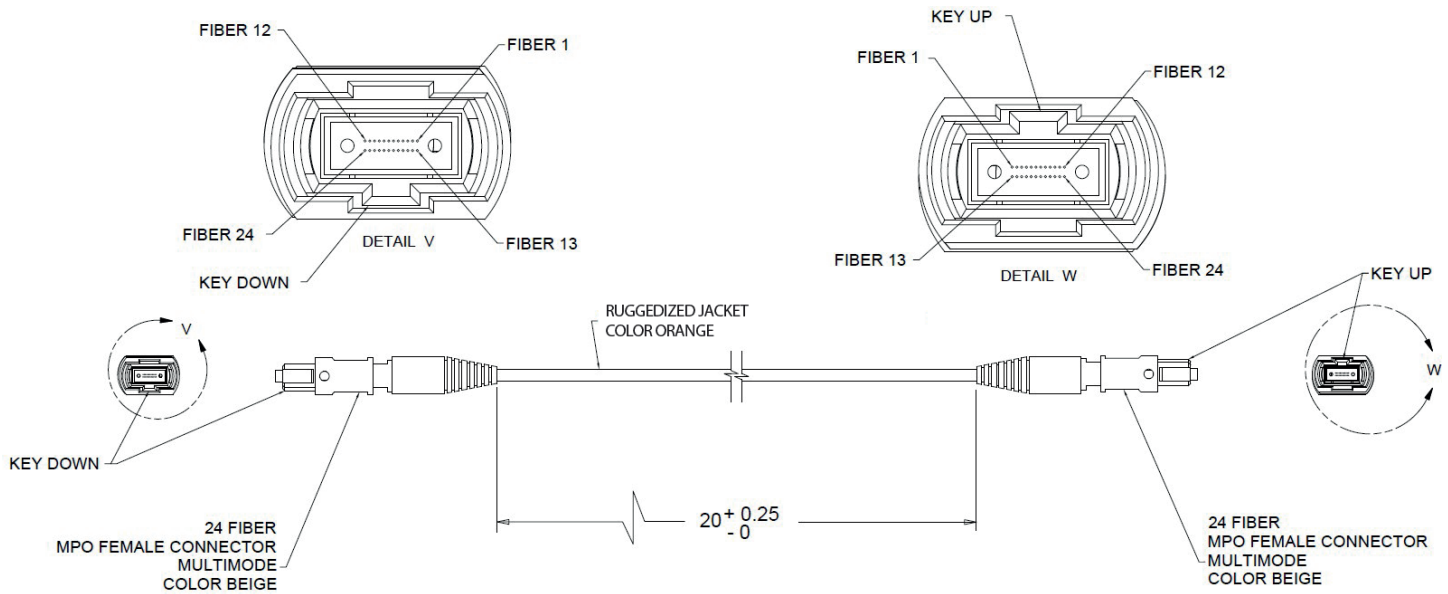

P/N: 500-00036

Type: Multimode cable fiber OM3 50/125 μm

Number of fibers: 24

Connector: MPO (2×12) to MPO (2×12)

Orientation: Key-up/ Key-down

Guide pins: No

Length: 20 m (787.4 in.)

Jacket color: Orange

Note: unless otherwise specified, dimensions are in meters (m).

970-0119 REV05
Revision date: July 2016