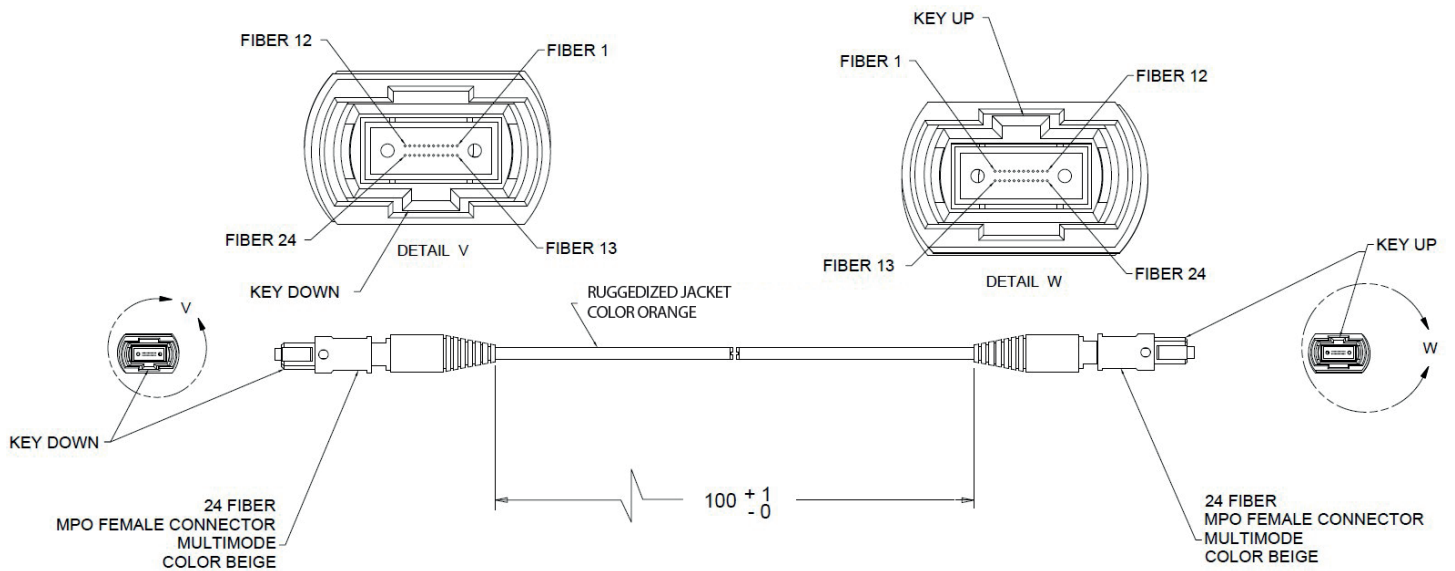

P/N: 500-00040

Type: Multimode cable fiber OM3 50/125 µm

Number of fibers: 24

Connector: MPO (2×12) to MPO (2×12)

Orientation: Key-up/ Key-down

Guide pins: No

Length: 100 m (328.8 ft)

Jacket color: Orange

Note: unless otherwise specified, dimensions are in meters (m).

970-0119 REV05
Revision date: July 2016