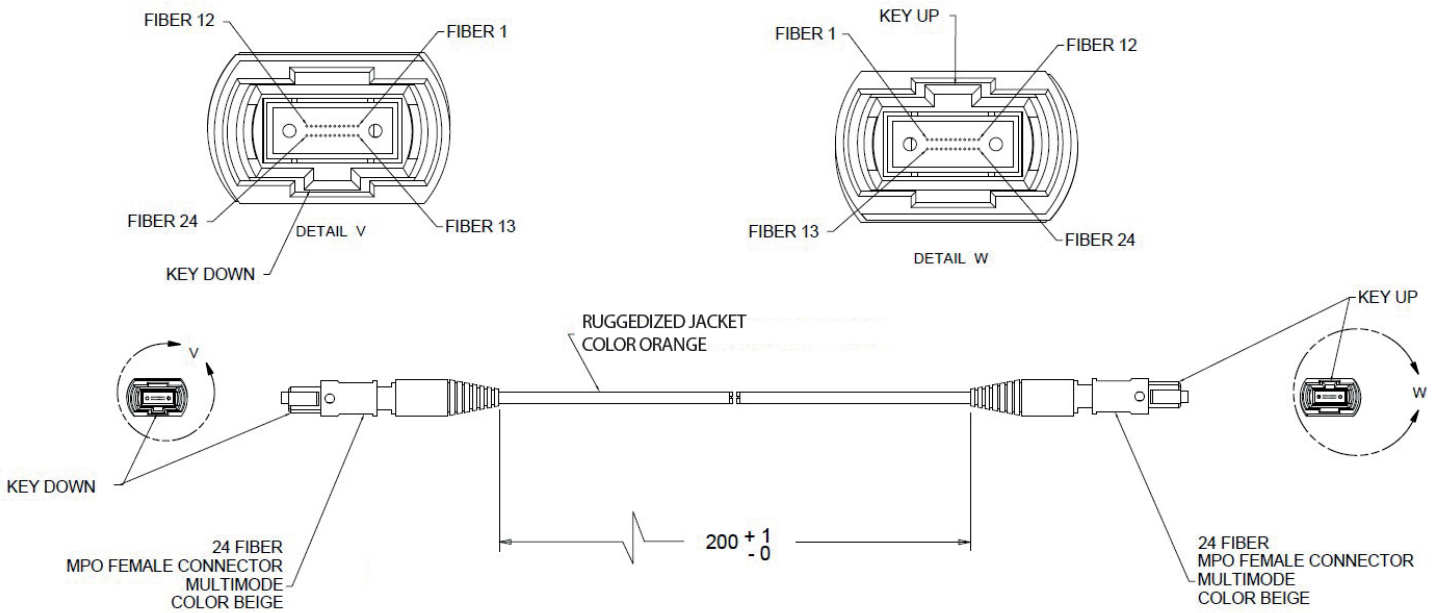

P/N: 500-00041

Type: Multimode cable fiber OM3 50/125 μm

Number of fibers: 24

Connector: MPO (2×12) to MPO (2×12)

Orientation: Key-up/ Key-down

Guide pins: No

Length: 200 m (656.17 ft)

Jacket color: Orange

Note: unless otherwise specified, dimensions are in meters (m).

970-0119 REV05
Revision date: July 2016