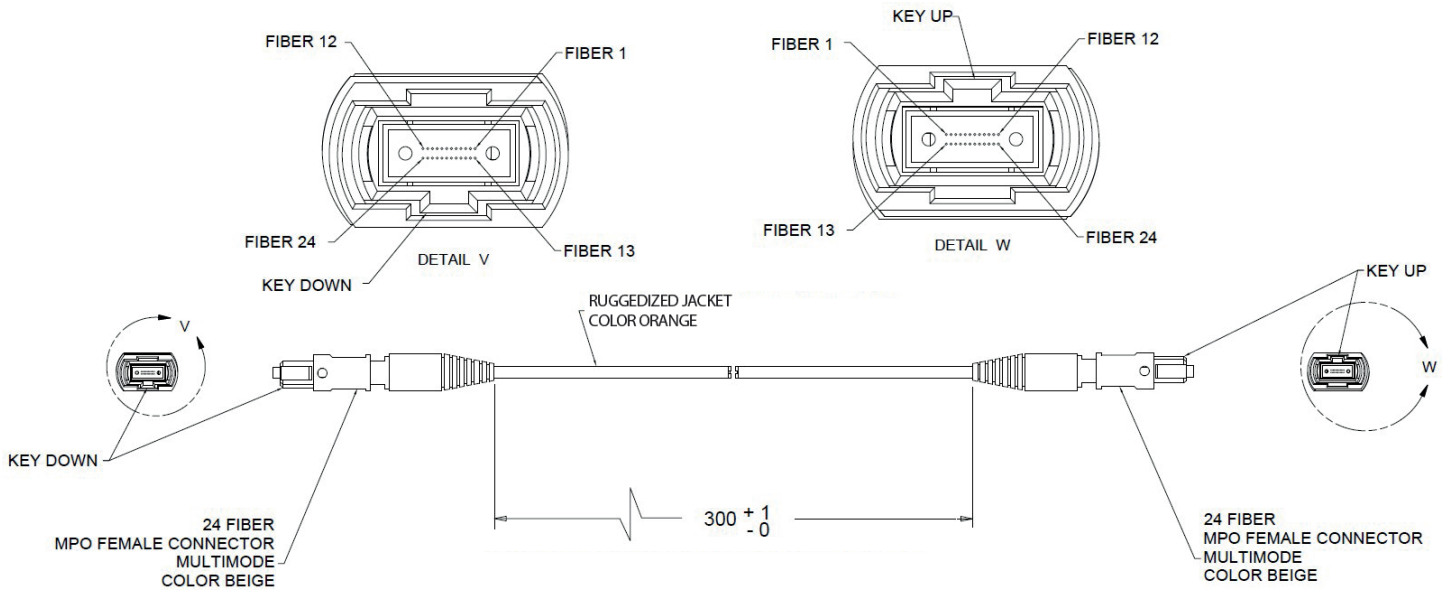

**P/N: 500-00042**

**Type:** Multimode cable fiber OM3 50/125 μm

**Number of fibers:** 24

**Connector:** MPO (2×12) to MPO (2×12)

**Orientation:** Key-up/ Key-down

**Guide pins:** No

**Length:** 300 m (984.25 ft)

**Jacket color:** Orange

Note: unless otherwise specified, dimensions are in meters (m).

970-0119 REV05  
Revision date: July 2016