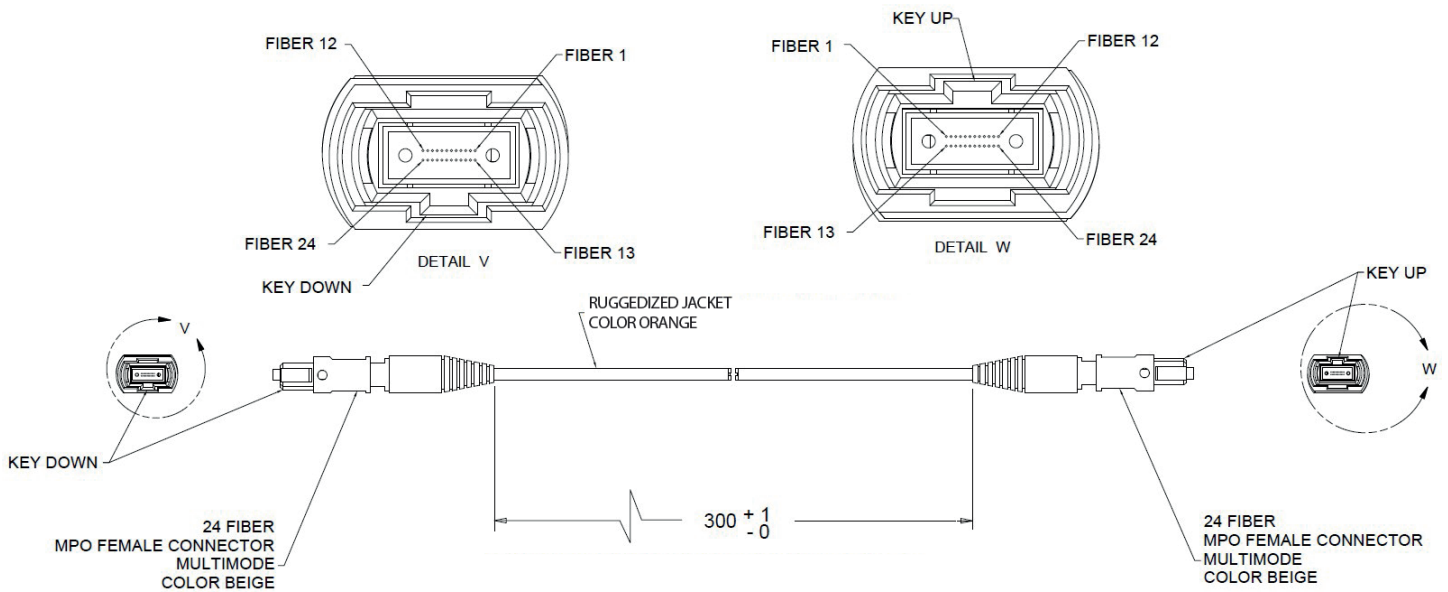

P/N: 500-00042

Type: Multimode cable fiber OM3 50/125 μm

Number of fibers: 24

Connector: MPO (2×12) to MPO (2×12)

Orientation: Key-up/ Key-down

Guide pins: No

Length: 300 m (984.25 ft)

Jacket color: Orange

Note: unless otherwise specified, dimensions are in meters (m).

970-0119 REV05
Revision date: July 2016