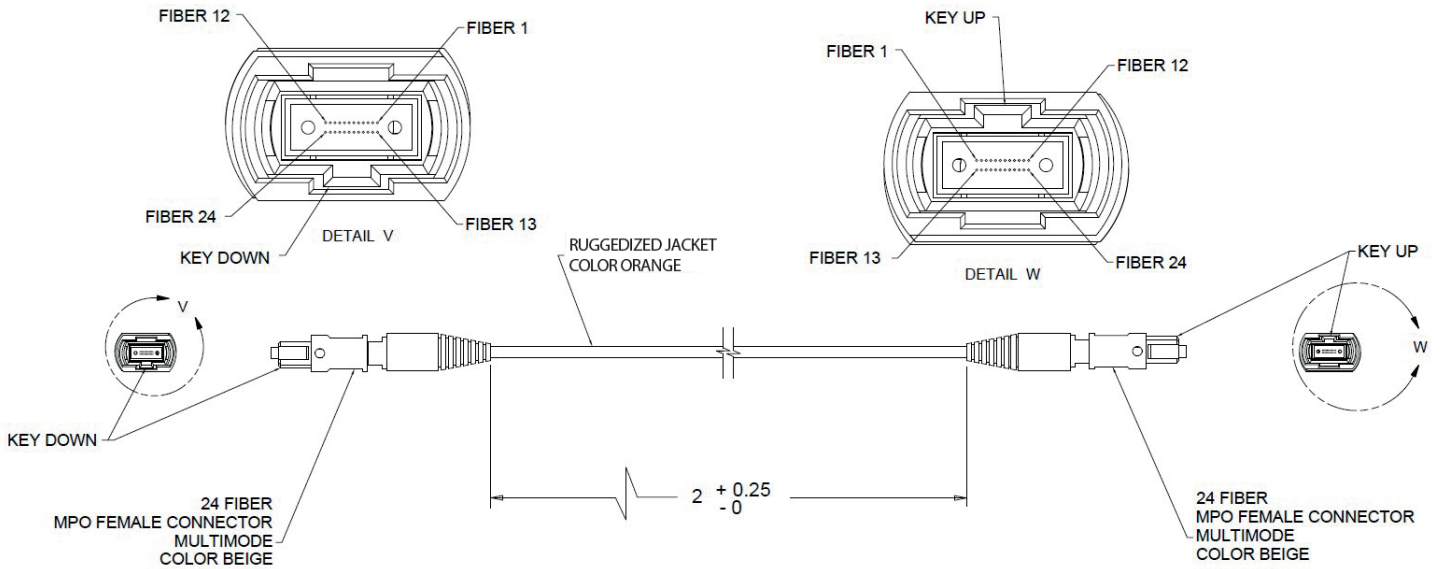

P/N: 500-00043

Type: Multimode cable fiber OM3 50/125 μm

Number of fibers: 24

Connector: MPO (2×12) to MPO (2×12)

Orientation: Key-up/ Key-down

Guide pins: No

Length: 2 m (78.74 in.)

Jacket color: Orange

Note: unless otherwise specified, dimensions are in meters (m).

970-0119 REV05
Revision date: July 2016