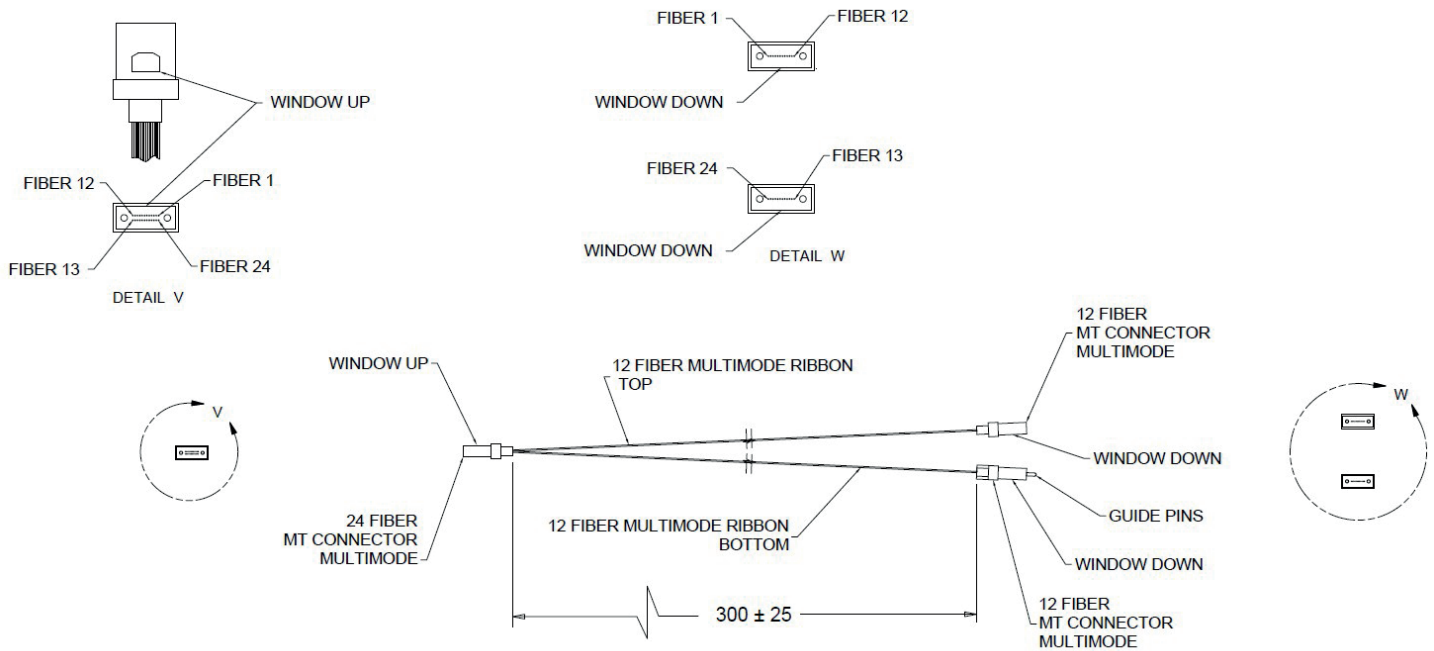

P/N: 500-00044

Type: Multimode ribbon fiber OM3 50/125 μm

Number of fibers: 24

Connector: MT (2x12) split-off MT2x (1x12)

Orientation: Key-up/ Key-down

Guide pins: One (1x12) MT with pins

Length: 30 cm (11.81 in.)

Jacket color: n/a

Note: unless otherwise specified, dimensions are in meters (m).

970-0119 REV05
Revision date: July 2016