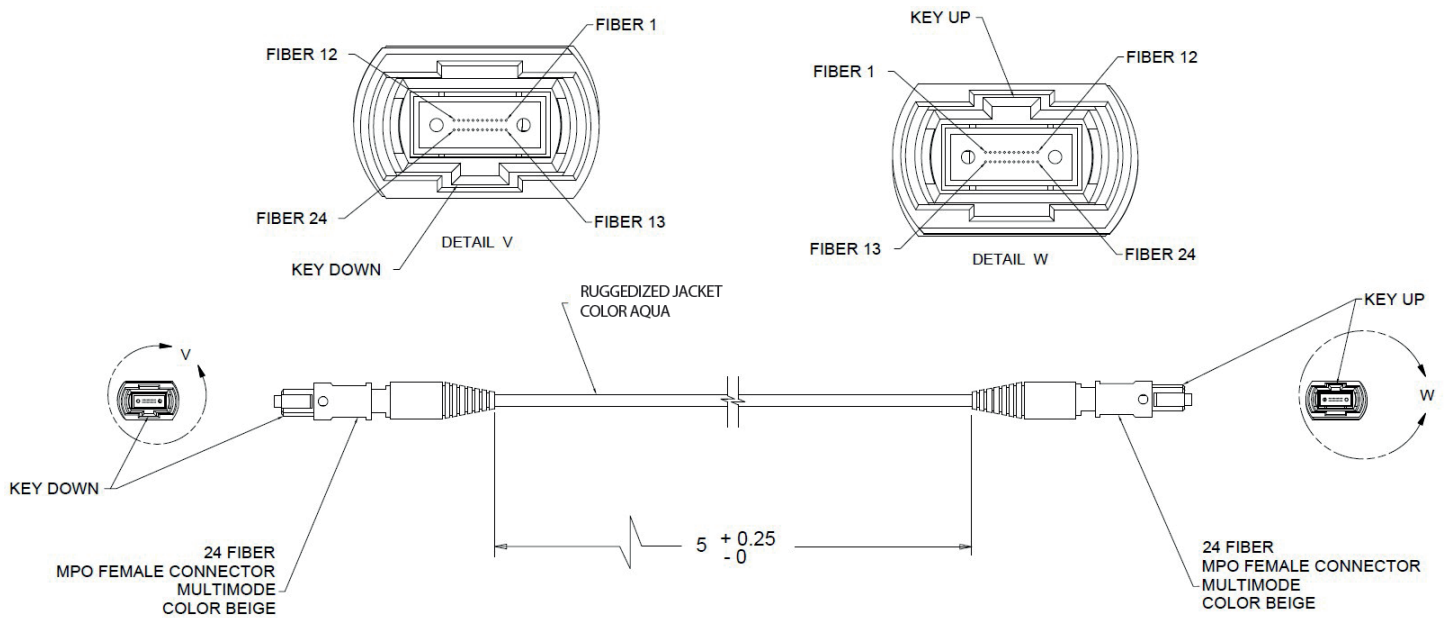

**P/N: 500-00045**

**Type:** Multimode cable fiber OM3 50/125 μm

**Number of fibers:** 24

**Connector:** MPO (2×12) to MPO (2×12)

**Orientation:** Key-up/ Key-down

**Guide pins:** No

**Length:** 5 m (196.5 in.)

**Jacket color:** Aqua

Note: unless otherwise specified, dimensions are in meters (m).

970-0119 REV05  
Revision date: July 2016