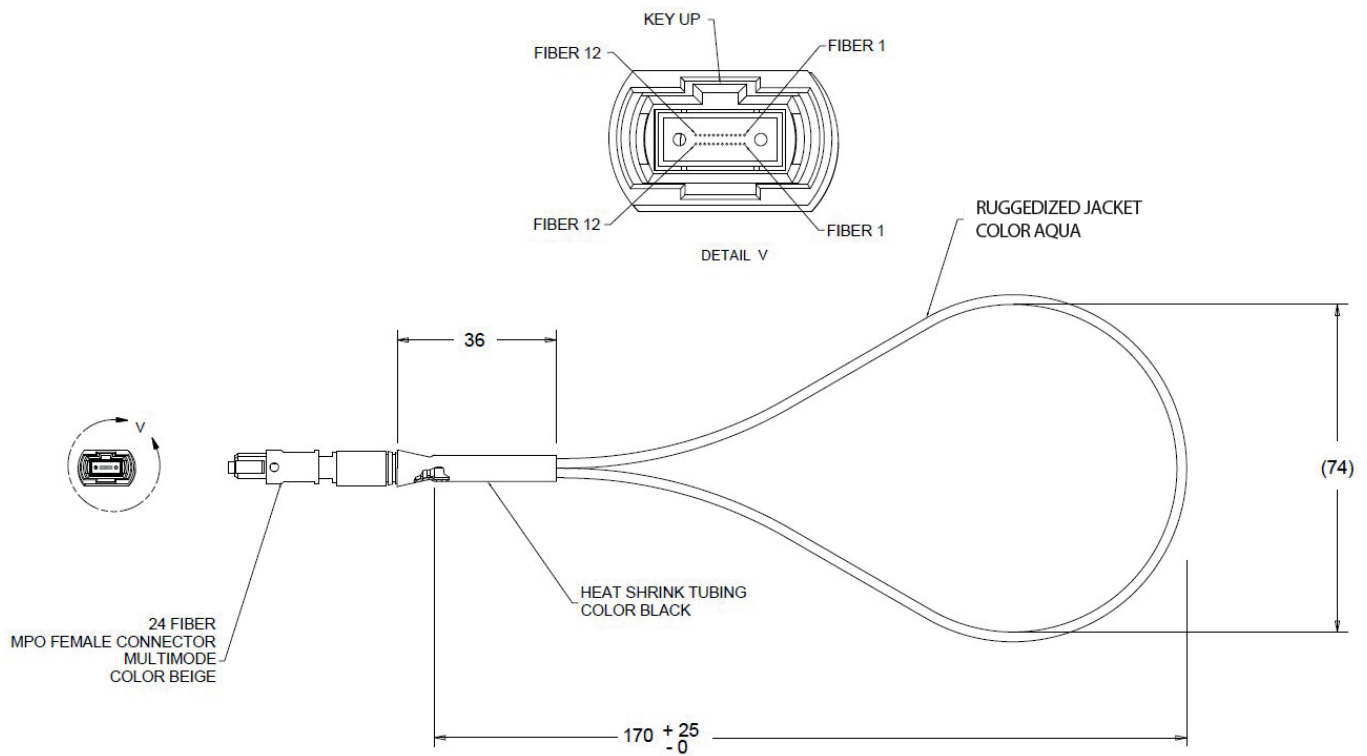

P/N: 500-00046

Type: Multimode cable fiber OM3 50/125 μm

Number of fibers: 24

Connector: MPO (2×12) optical loopback

Orientation: Key-up

Guide pins: No

Length: 17 cm (6.69 in.)

Jacket color: Aqua

Note: unless otherwise specified, dimensions are in meters (m).

970-0119 REV05
Revision date: July 2016