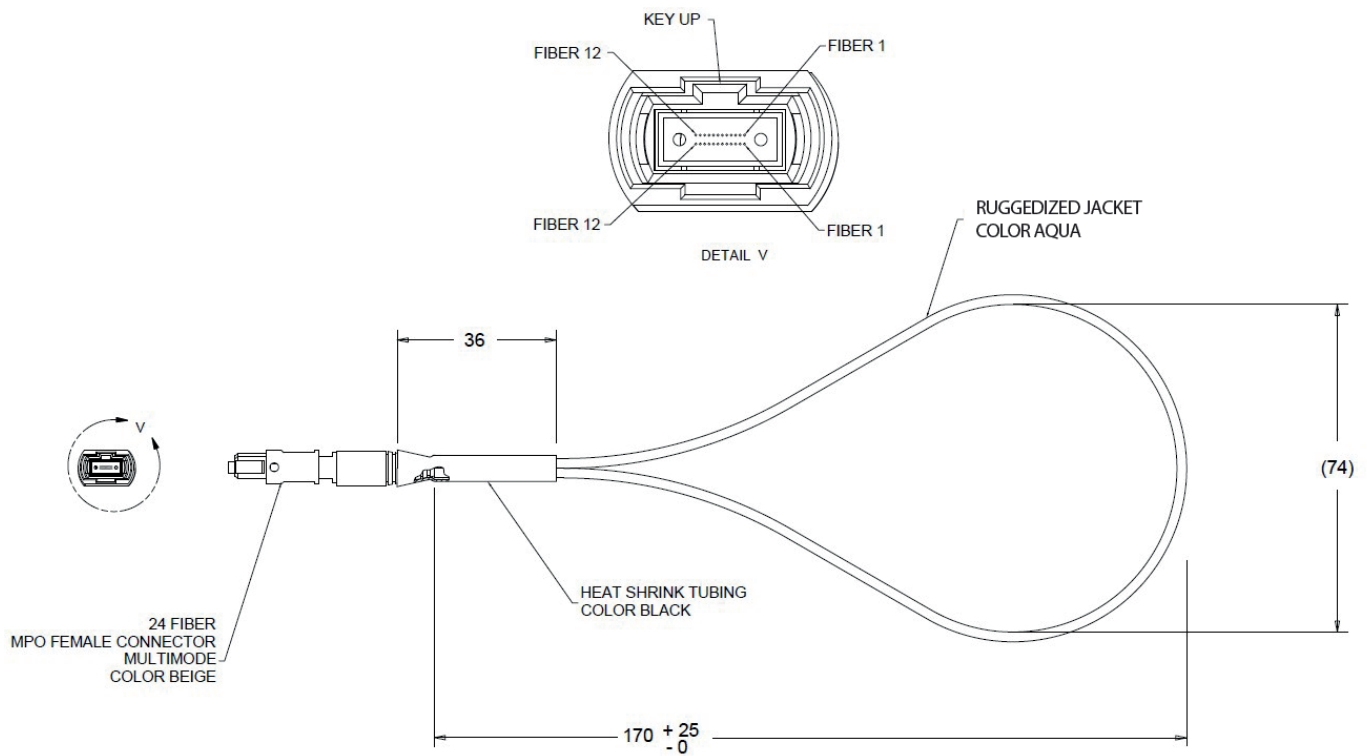

P/N: 500-00046

Type: Multimode cable fiber OM3 50/125 μm

Number of fibers: 24

Connector: MPO (2x12) optical loopback

Orientation: Key-up

Guide pins: No

Length: 17 cm (6.69 in.)

Jacket color: Aqua

Note: unless otherwise specified, dimensions are in meters (m).

970-0119 REV05
Revision date: July 2016