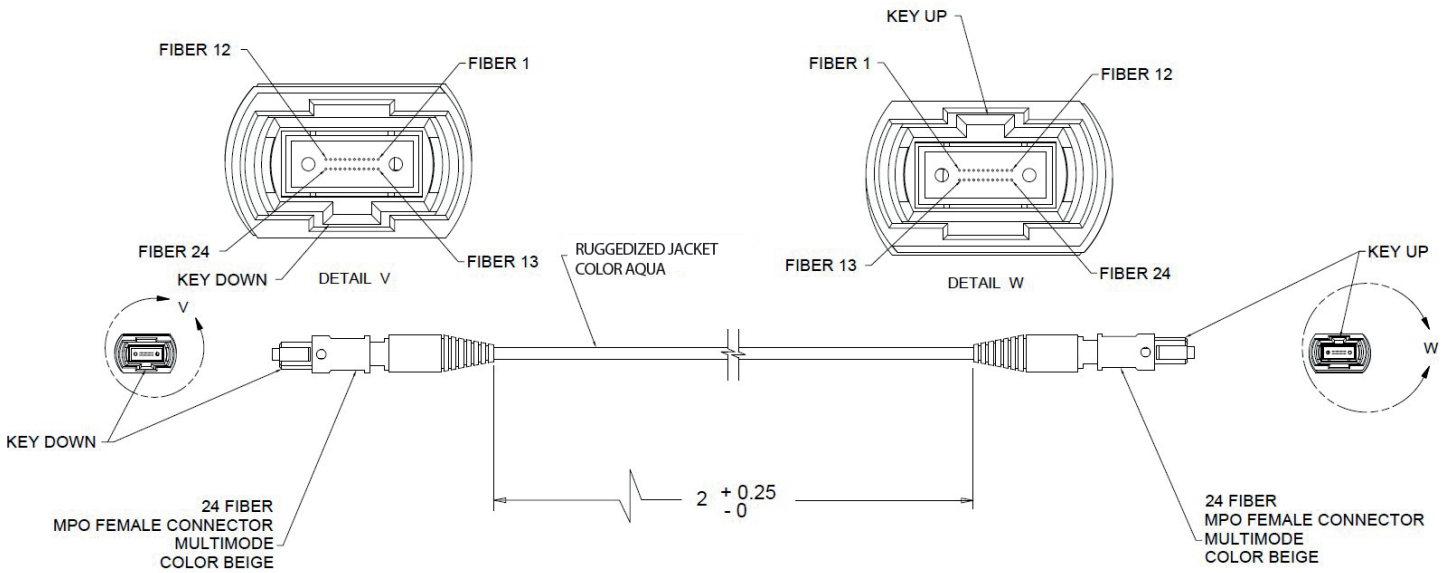

P/N: 500-00049

Type: Multimode cable fiber OM3 50/125 μm

Number of fibers: 24

Connector: MPO (2×12) to MPO (2×12)

Orientation: Key-up/ Key-down

Guide pins: No

Length: 2 m (78.7 in.)

Jacket Color: Aqua

Note: unless otherwise specified, dimensions are in meters (m).

970-0119 REV05
Revision date: July 2016