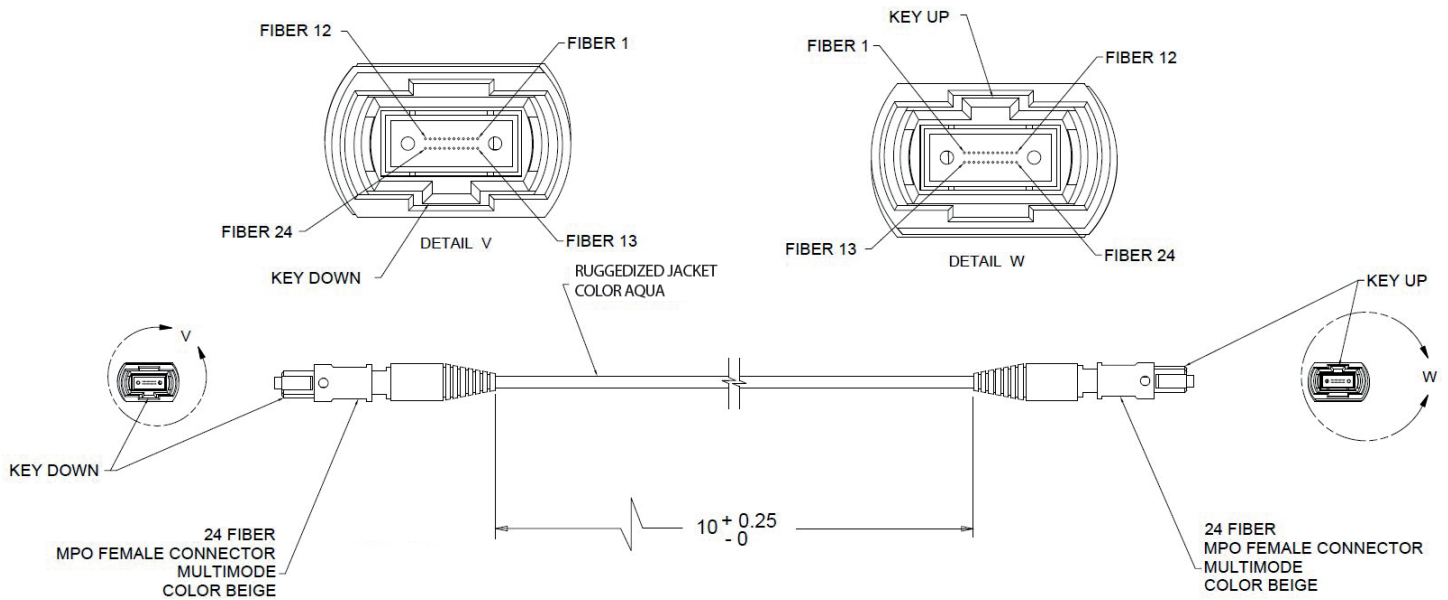

**P/N: 500-00050**

**Type:** Multimode cable fiber OM3 50/125 μm

**Number of fibers:** 24

**Connector:** MPO (2×12) to MPO (2×12)

**Orientation:** Key-up/ Key-down

**Guide pins:** No

**Length:** 10 m (393.7 in.)

**Jacket Color:** Aqua

Note: unless otherwise specified, dimensions are in meters (m).

970-0119 REV05  
Revision date: July 2016