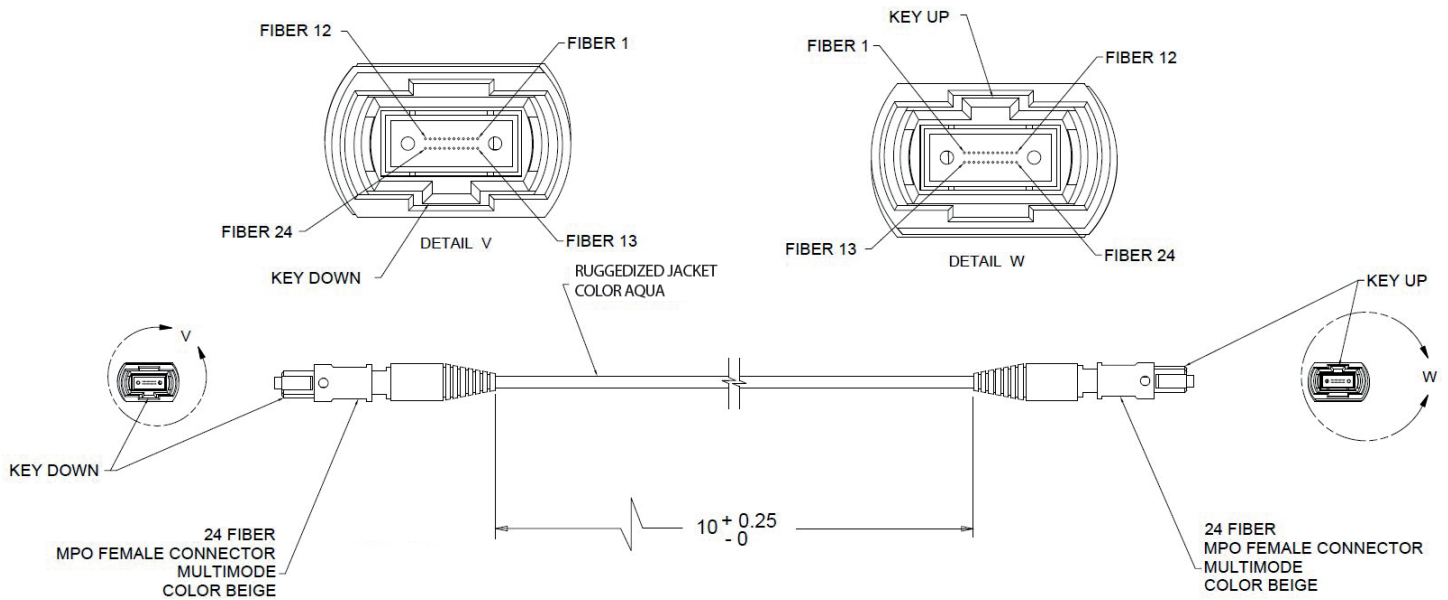

P/N: 500-00050

Type: Multimode cable fiber OM3 50/125 μm

Number of fibers: 24

Connector: MPO (2×12) to MPO (2×12)

Orientation: Key-up/ Key-down

Guide pins: No

Length: 10 m (393.7 in.)

Jacket Color: Aqua

Note: unless otherwise specified, dimensions are in meters (m).

970-0119 REV05
Revision date: July 2016