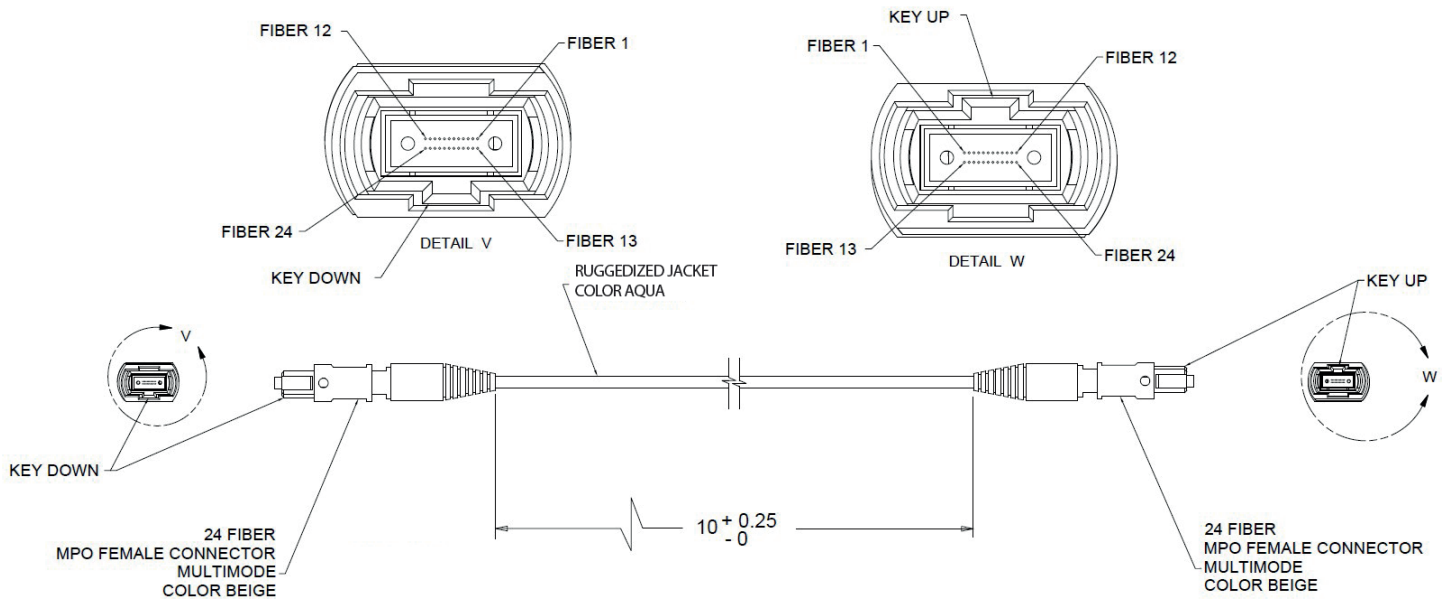

P/N: 500-00051

Type: Multimode cable fiber OM3 50/125 μm

Number of fibers: 24

Connector: MPO (2×12) to MPO (2×12)

Orientation: Key-up/ Key-down

Guide pins: No

Length: 20 m (787.4 in.)

Jacket color: Aqua

Note: unless otherwise specified, dimensions are in meters (m).

970-0119 REV05
Revision date: July 2016